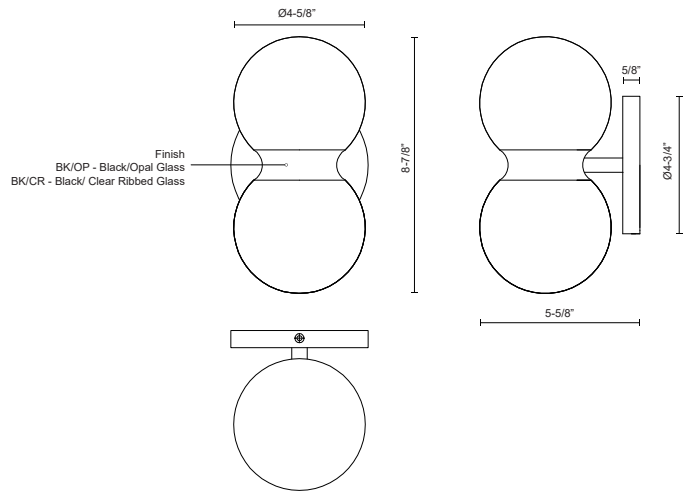

SPECIFICATION DETAILS

Fixture Dimensions	W4-5/8" x H8-7/8" x E5-5/8"
Height from center	4-1/2"
Light Source	AC LED Module
Wattage	11W
Total Lumens	850lm
Delivered Lumens	BK/CR-300lm*; BK/OP-270lm*;
Voltage	120V
Color Temperature	3000K
CRI (Ra)	90CRI
Optional Color Temps	2700K - 5000K Available, Minimum Order Quantities Apply
LED Rated Life	50,000 hours
Dimming	100% - 10%, ELV Dimmer (Not Included)
Diffuser Details	Frosted PC
Glass Details	Clear Ribbed Glass; Opal Glass;
Location	Wet
Illumination Direction	Up/Down
Mounting Style	Wall Mount, All Orientation
Canopy Dimensions	D4-3/4" x E5/8"
Material	Aluminum + Glass
Paint Finish	BK02

* For custom options, consult factory for details.

* For warranty information, please visit www.kuzcolighting.com/warranty

DESCRIPTION

Embrace the enchanting glow of Peri, where simplicity meets sophistication. With its matte black elegance and clear ribbed or matte opal glass accents, this exterior-rated outdoor wall sconce sets the stage for intimate moments under the stars. Let Peri's integrated LED light guide your path to love, illuminating your outdoor space with a timeless allure.

- Matte Opal or Clear Ribbed Glass options
- Matte Back finish
- Exterior rated for indoor or outdoor use
- Perfect for front doors, garage, or bathroom usage

COMMENT