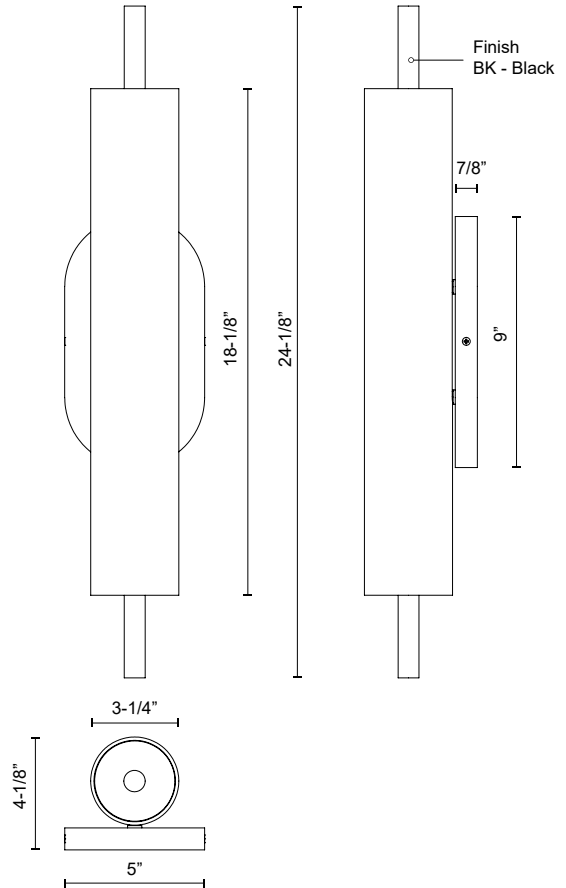

**ESTES
EW72724**

WALL

PROJECT

SPECIFICATION DETAILS

Fixture Dimensions	W3-1/4" x H24-1/8" x E4-1/8"
Light Source	AC LED Module
Wattage	21W
Total Lumens	1620lm
Delivered Lumens	1100lm*
Voltage	120V
Color Temperature	3000K
CRI (Ra)	90CRI
Optional Color Temps	2700K - 5000K Available, Minimum Order Quantities Apply
LED Rated Life	50,000 hours
Dimming	100% - 10%, ELV Dimmer (Not Included)
Glass Details	Opal Glass
Location	Wet
Illumination Direction	Front/Back
Mounting Style	All Orientation
Canopy Dimensions	W5" x H9" x E7/8"

* For custom options, consult factory for details.

* For warranty information, please visit www.kuzcolighting.com/warranty

DESCRIPTION

Achieve delicate outdoor lighting with our Estes Collection. These scroll-like pendant lamps provide a level of sophistication and refinement that can instantly boost your curb appeal. The opal glass diffuser offers omni directional lighting for ample illumination that's perfect for the outdoors and darker areas of the home. These charismatic lights can also be used as vanity lights for a soft luxurious look.

KUZCO

19054 28TH AVENUE
SURREY - BC V3Z 6M3
CANADA

WWW.KUZCOLIGHTING.COM

COMMENT