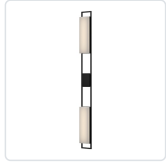

ASPEN EW72533

WALL

PROJECT

EW72533-BK
Black

SPECIFICATION DETAILS

Fixture Dimensions	W6" x H32-7/8" x E2-5/8"
Light Source	AC LED Module
Wattage	22W
Total Lumens	1750lm
Delivered Lumens	750lm*
Voltage	120V
Color Temperature	3000K
CRI (Ra)	90CRI
Optional Color Temps	2700K - 5000K Available, Minimum Order Quantities Apply
LED Rated Life	50,000 hours
Dimming	100% - 10%, ELV Dimmer (Not Included)
Glass Details	Clear Exterior White Interior Glass
ADA Compliant	Yes
Location	Wet
Compliance	ADA
Illumination Direction	Front
Mounting Style	All Orientation

* For custom options, consult factory for details.

* For warranty information, please visit www.kuzcolighting.com/warranty

DESCRIPTION

Oversized exterior lighting meets chic, refined design in the Aspen Collection. With two sizes available, these extravagant light fixtures are upscale with a modern design that can be mounted either horizontally or vertically, depending on preference and style. Each lamp emits omnidirectional light that's wonderful for illuminating the front of your home.

KUZCO

19054 28TH AVENUE
SURREY - BC V3Z 6M3
CANADA

WWW.KUZCOLIGHTING.COM

COMMENT

ASPEN EW72560

WALL

PROJECT

EW72560-BK
Black