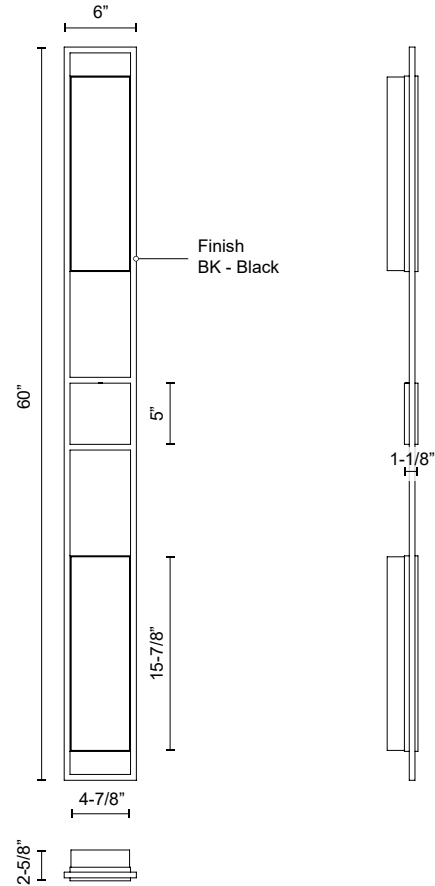

ASPEN EW72560

WALL

PROJECT

SPECIFICATION DETAILS

Fixture Dimensions	W6" x H60" x E2-5/8"
Light Source	AC LED Module
Wattage	43W
Total Lumens	3400lm
Delivered Lumens	1580lm*
Voltage	120V
Color Temperature	3000K
CRI (Ra)	90CRI
Optional Color Temps	2700K - 5000K Available, Minimum Order Quantities Apply
LED Rated Life	50,000 hours
Dimming	100% - 10%, ELV Dimmer (Not Included)
Glass Details	Clear Exterior White Interior Glass
ADA Compliant	Yes
Location	Wet
Compliance	ADA
Illumination Direction	Front
Mounting Style	All Orientation

* For custom options, consult factory for details.

* For warranty information, please visit www.kuzcolighting.com/warranty

DESCRIPTION

Oversized exterior lighting meets chic, refined design in the Aspen Collection. With two sizes available, these extravagant light fixtures are upscale with a modern design that can be mounted either horizontally or vertically, depending on preference and style. Each lamp emits omnidirectional light that's wonderful for illuminating the front of your home.

KUZCO

19054 28TH AVENUE
SURREY - BC V3Z 6M3
CANADA

WWW.KUZCOLIGHTING.COM

COMMENT