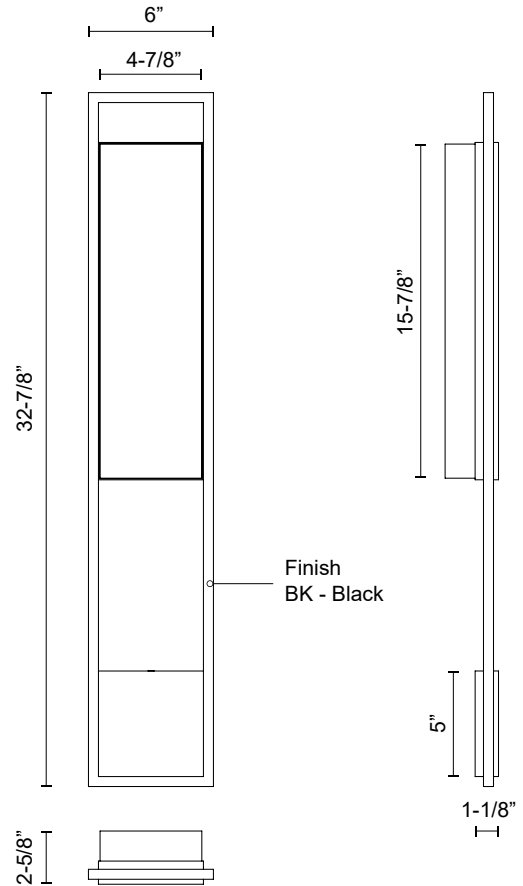

ASPEN EW72533

WALL

PROJECT

SPECIFICATION DETAILS

Fixture Dimensions	W6" x H32-7/8" x E2-5/8"
Light Source	AC LED Module
Wattage	22W
Total Lumens	1750lm
Delivered Lumens	750lm*
Voltage	120V
Color Temperature	3000K
CRI (Ra)	90CRI
Optional Color Temps	2700K - 5000K Available, Minimum Order Quantities Apply
LED Rated Life	50,000 hours
Dimming	100% - 10%, ELV Dimmer (Not Included)
Glass Details	Clear Exterior White Interior Glass
ADA Compliant	Yes
Location	Wet
Compliance	ADA
Illumination Direction	Front
Mounting Style	All Orientation

* For custom options, consult factory for details.

* For warranty information, please visit www.kuzcolighting.com/warranty

DESCRIPTION

Oversized exterior lighting meets chic, refined design in the Aspen Collection. With two sizes available, these extravagant light fixtures are upscale with a modern design that can be mounted either horizontally or vertically, depending on preference and style. Each lamp emits omnidirectional light that's wonderful for illuminating the front of your home.

KUZCO

19054 28TH AVENUE
SURREY - BC V3Z 6M3
CANADA

WWW.KUZCOLIGHTING.COM

COMMENT