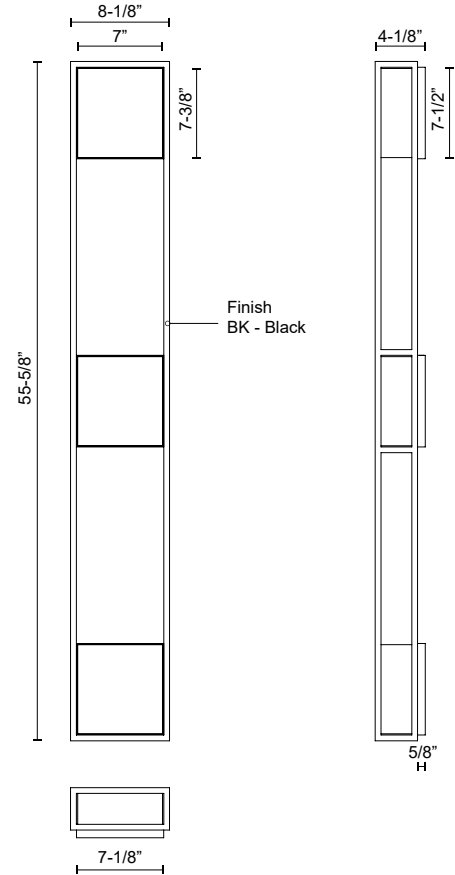

VAIL EW72355

WALL

PROJECT

SPECIFICATION DETAILS

Fixture Dimensions	W8-1/8" x H55-5/8" x E4-1/8"
Light Source	AC LED Module
Wattage	47W
Total Lumens	3700lm
Delivered Lumens	1700lm*
Voltage	120V
Color Temperature	3000K
CRI (Ra)	90CRI
Optional Color Temps	2700K - 5000K Available, Minimum Order Quantities Apply
LED Rated Life	50,000 hours
Dimming	100% - 10%, ELV Dimmer (Not Included)
Glass Details	Clear Exterior White Interior Glass
Location	Wet
Illumination Direction	Front
Mounting Style	All Orientation

* For custom options, consult factory for details.

* For warranty information, please visit www.kuzcolighting.com/warranty

DESCRIPTION

Luxe lighting that will make your home stand out is what the Vail Collection offers. The geometric design provides a simple yet elegant approach to lighting the exterior or interior of your home. Each size can be mounted horizontally or vertically, allowing you to create an extraordinary lighting arrangement.

KUZCO

19054 28TH AVENUE
SURREY - BC V3Z 6M3
CANADA

WWW.KUZCOLIGHTING.COM

COMMENT