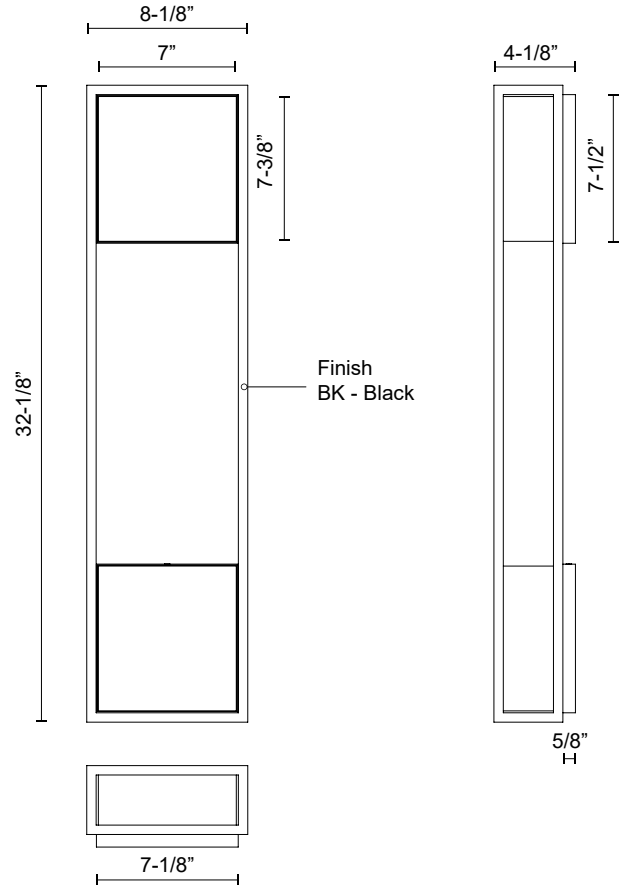

VAIL EW72332

WALL

PROJECT

SPECIFICATION DETAILS

Fixture Dimensions	W8-1/8" x H32-1/8" x E4-1/8"
Light Source	AC LED Module
Wattage	31W
Total Lumens	2500lm
Delivered Lumens	1140lm*
Voltage	120V
Color Temperature	3000K
CRI (Ra)	90CRI
Optional Color Temps	2700K - 5000K Available, Minimum Order Quantities Apply
LED Rated Life	50,000 hours
Dimming	100% - 10%, ELV Dimmer (Not Included)
Glass Details	Clear Exterior White Interior Glass
Location	Wet
Illumination Direction	Front
Mounting Style	All Orientation

* For custom options, consult factory for details.

* For warranty information, please visit www.kuzcolighting.com/warranty

DESCRIPTION

Luxe lighting that will make your home stand out is what the Vail Collection offers. The geometric design provides a simple yet elegant approach to lighting the exterior or interior of your home. Each size can be mounted horizontally or vertically, allowing you to create an extraordinary lighting arrangement.

KUZCO

19054 28TH AVENUE
SURREY - BC V3Z 6M3
CANADA

WWW.KUZCOLIGHTING.COM

COMMENT