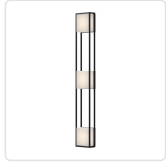

* For custom options, consult factory for details.

* For warranty information, please visit www.kuzcolighting.com/warranty

DESCRIPTION

Luxe lighting that will make your home stand out is what the Vail Collection offers. The geometric design provides a simple yet elegant approach to lighting the exterior or interior of your home. Each size can be mounted horizontally or vertically, allowing you to create an extraordinary lighting arrangement.

KUZCO

19054 28TH AVENUE
SURREY - BC V3Z 6M3
CANADA

WWW.KUZCOLIGHTING.COM

COMMENT

VAIL EW72355

WALL

PROJECT

EW72355-BK
Black

SPECIFICATION DETAILS

Fixture Dimensions	W8-1/8" x H55-5/8" x E4-1/8"
Light Source	AC LED Module
Wattage	47W
Total Lumens	3700lm
Delivered Lumens	1700lm*
Voltage	120V
Color Temperature	3000K
CRI (Ra)	90CRI
Optional Color Temps	2700K - 5000K Available, Minimum Order Quantities Apply
LED Rated Life	50,000 hours
Dimming	100% - 10%, ELV Dimmer (Not Included)
Glass Details	Clear Exterior White Interior Glass
Location	Wet
Illumination Direction	Front
Mounting Style	All Orientation