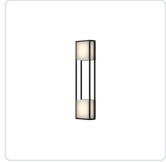

VAIL EW72332

WALL

PROJECT

EW72332-BK
Black

SPECIFICATION DETAILS

Fixture Dimensions	W8-1/8" x H32-1/8" x E4-1/8"
Light Source	AC LED Module
Wattage	31W
Total Lumens	2500lm
Delivered Lumens	1140lm*
Voltage	120V
Color Temperature	3000K
CRI (Ra)	90CRI
Optional Color Temps	2700K - 5000K Available, Minimum Order Quantities Apply
LED Rated Life	50,000 hours
Dimming	100% - 10%, ELV Dimmer (Not Included)
Glass Details	Clear Exterior White Interior Glass
Location	Wet
Illumination Direction	Front
Mounting Style	All Orientation

* For custom options, consult factory for details.

* For warranty information, please visit www.kuzcolighting.com/warranty

DESCRIPTION

Luxe lighting that will make your home stand out is what the Vail Collection offers. The geometric design provides a simple yet elegant approach to lighting the exterior or interior of your home. Each size can be mounted horizontally or vertically, allowing you to create an extraordinary lighting arrangement.

SPECIFICATION DETAILS

Fixture Dimensions	W8-1/8" x H55-5/8" x E4-1/8"
Light Source	AC LED Module
Wattage	47W
Total Lumens	3700lm
Delivered Lumens	1700lm*
Voltage	120V
Color Temperature	3000K
CRI (Ra)	90CRI
Optional Color Temps	2700K - 5000K Available, Minimum Order Quantities Apply
LED Rated Life	50,000 hours
Dimming	100% - 10%, ELV Dimmer (Not Included)
Glass Details	Clear Exterior White Interior Glass
Location	Wet
Illumination Direction	Front
Mounting Style	All Orientation