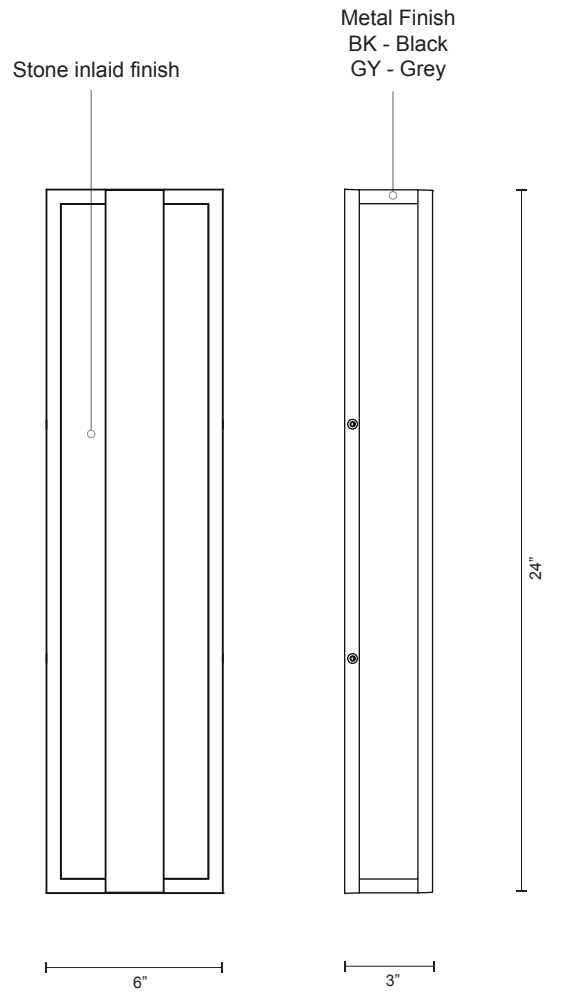

EW6824

SPECIFICATION SHEET

Sophisticated LED technology meets modern outdoor wall sconces

- Die-cast aluminum with stone inlaid finish
- Black or Grey metal details
- Dimmable with ELV dimmer (Not included)
- Custom options available

Color Temp 3000K
 CRI (Ra) >90
 Dimming 100% - 10%
 Rated Life 50,000 hours

Voltage	Watt	LED Lumens	Delivered Lumens	Finish(es)
120V	29W	2000lm	270*	BK / GY

PROJECT	
DATE	TYPE

EW6824-BK

EW6824-BK

EW6824-GY