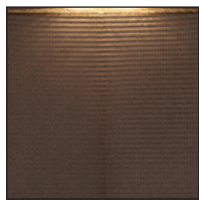

EW54008

SPECIFICATION SHEET

PROJECT		
DATE		TYPE

Sophisticated LED technology meets modern outdoor wall sconces

- Square down light with textured surface
- Black, espresso, grey or silver metal details
- Dimmable with ELV dimmer (Not included)
- 120V

Color Temp 3000K
 CRI (Ra) >80
 Dimming 100% - 10%
 Rated Life 50,000 hours

Voltage	Watt	LED Lumens	Delivered Lumens	Finish(es)
120V	8W	600	270*	BK / ES / GY / SV

EW54008-ES

Square down light
textured surface

Metal Finish
 BK - Black
 ES - Espresso
 GY - Grey
 SV - Silver

*Subject to testing confirmation

EW54008-BK

EW54008-ES

EW54008-GY

EW54008-SV