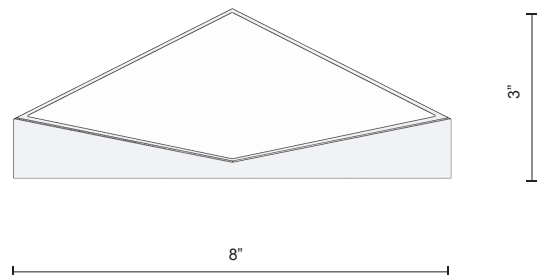

*Subject to testing confirmation