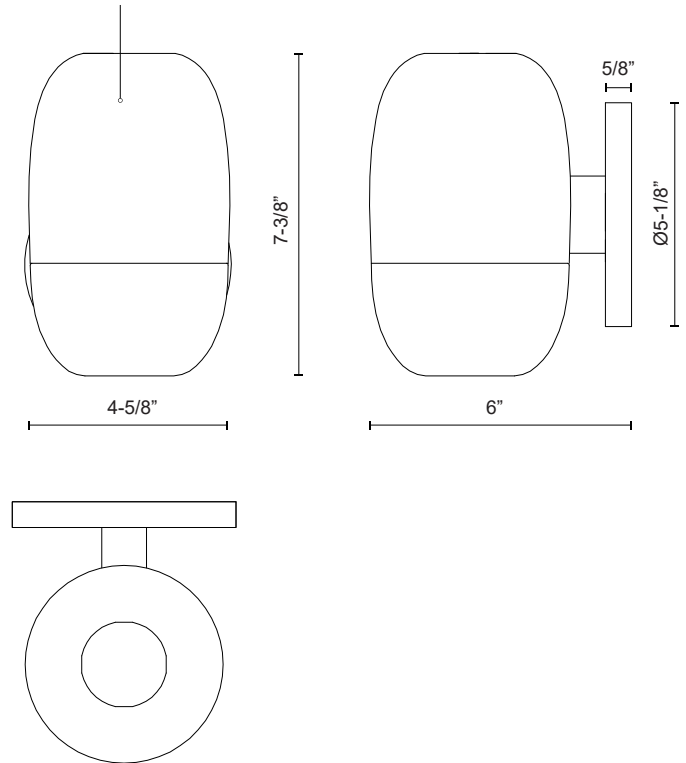

YARA EW38504

WALL

PROJECT

EW38504-BK/CL
Black/Clear Glass

SPECIFICATION DETAILS

Fixture Dimensions	W4-5/8" x H7-3/8" x E6"
Height from center	3-7/8"
Light Source	AC LED Module
Wattage	9W
Total Lumens	680lm
Delivered Lumens	320lm
Voltage	120V
Color Temperature	3000K
CRI (Ra)	90CRI
Optional Color Temps	2700K - 5000K Available, Minimum Order Quantities Apply
LED Rated Life	50,000 hours
Dimming	100% - 10%, ELV Dimmer (Not Included)
Diffuser Details	Frosted PC
Shade Details	Clear Glass Shade
Location	Wet
Illumination Direction	Down
Mounting Style	Wall Mount, Up or Down
Canopy Dimensions	D5-1/8" x E5/8"
Material	Aluminum + Glass
Paint Finish	BK02

- Sleek, modern pill shape
- Matte Black finish
- Clear Glass accents
- Down light
- Exterior rated for outdoor use
- Can be mounted up or down

Finish
BK/CL - Black/Clear Glass

KUZCO

CANADA: 19054 28TH AVENUE - SURREY, BC V3Z 6M3