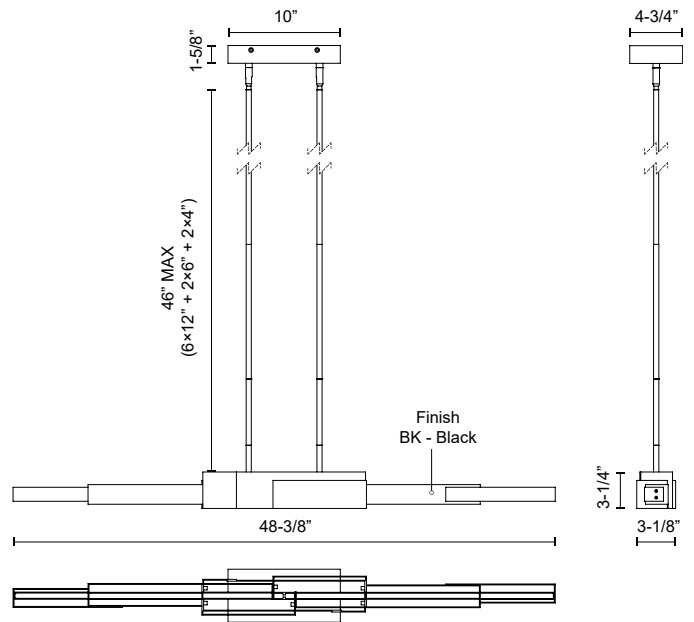

ENZO LP29548

PENDANTS

PROJECT

SPECIFICATION DETAILS

Fixture Dimensions	L48-3/8" x W3-1/8" x H3-1/4"
Light Source	LED with DC Driver
Wattage	40W
Total Lumens	3300lm
Delivered Lumens	2310lm
Voltage	120V
Color Temperature	3000K
CRI (Ra)	90CRI
Optional Color Temps	2700K - 5000K Available, Minimum Order Quantities Apply
LED Rated Life	50,000 hours
Dimming	100% - 10%, TRIAC or ELV Dimmer (Not Included)
Diffuser Details	White Acrylic
Adjustable	Yes
Rod Length	46" Max (6x12" + 2x6" + 2x4")
Minimum Hang Height	12"
Sloped Ceiling Adaptable	Yes, Up to 45 Degrees
Location	Dry
Illumination Direction	Up/Down
CEC Title 24 JA8	Yes, JA8-2022
Canopy Dimensions	L10" x W4-3/4" x H1-5/8"

* For custom options, consult factory for details.

* For warranty information, please visit www.kuzcolighting.com/warranty

DESCRIPTION

The Enzo Collection is a modern take on the brilliance of Art-deco design. From the thoughtful details to the contemporary duotone finish, these fixtures are hard to appreciate without being seen in person. The lighting is omni directional, with frosted acrylic diffusers that are spectacular for setting a mood indoors

KUZCO

19054 28TH AVENUE
SURREY - BC V3Z 6M3
CANADA

WWW.KUZCOLIGHTING.COM

COMMENT