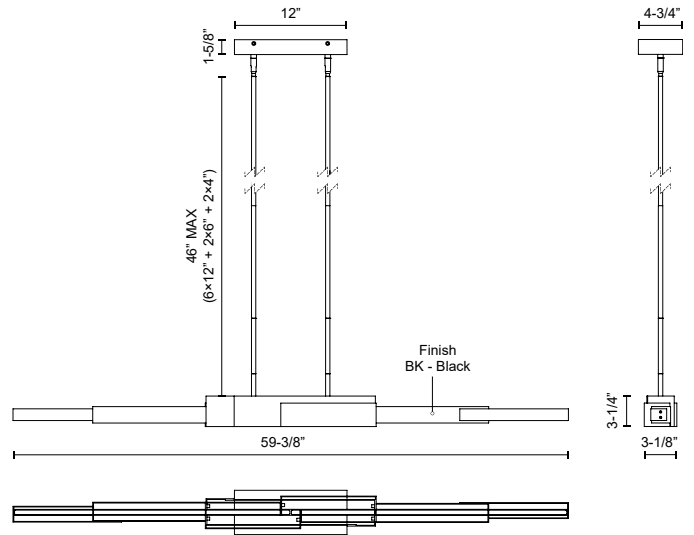

ENZO LP29560

PENDANTS

PROJECT

SPECIFICATION DETAILS

Fixture Dimensions	L59-3/8" x W3-1/8" x H3-1/4"
Light Source	LED with DC Driver
Wattage	64W
Total Lumens	5100lm
Delivered Lumens	3317lm
Voltage	120V
Color Temperature	3000K
CRI (Ra)	90CRI
Optional Color Temps	2700K - 5000K Available, Minimum Order Quantities Apply
LED Rated Life	50,000 hours
Dimming	100% - 10%, TRIAC or ELV Dimmer (Not Included)
Diffuser Details	White Acrylic
Adjustable	Yes
Rod Length	46" Max (6x12" + 2x6" + 2x4")
Minimum Hang Height	12"
Sloped Ceiling Adaptable	Yes, Up to 45 Degrees
Location	Dry
Illumination Direction	Up/Down
CEC Title 24 JA8	Yes, JA8-2022
Canopy Dimensions	L12" x W4-3/4" x H1-5/8"

* For custom options, consult factory for details.

* For warranty information, please visit www.kuzcolighting.com/warranty

DESCRIPTION

The Enzo Collection is a modern take on the brilliance of Art-deco design. From the thoughtful details to the contemporary duotone finish, these fixtures are hard to appreciate without being seen in person. The lighting is omni directional, with frosted acrylic diffusers that are spectacular for setting a mood indoors

KUZCO

19054 28TH AVENUE
SURREY - BC V3Z 6M3
CANADA

WWW.KUZCOLIGHTING.COM

COMMENT