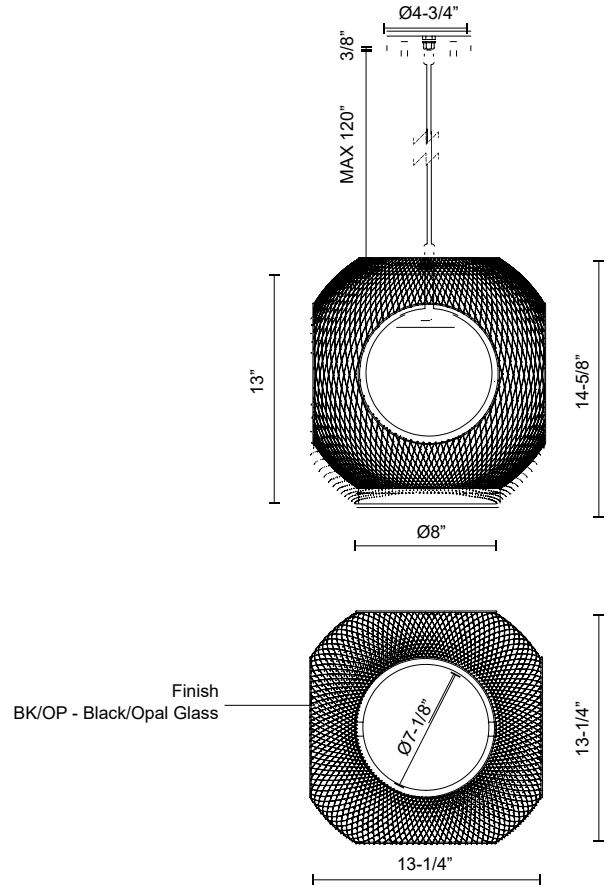

KONA
EP56913
PENDANTS

PROJECT

SPECIFICATION DETAILS

Fixture Dimensions	L13-1/4" x W13-1/4" x H14-5/8"
Lamp Type	Incandescent, A19, Medium Base
Wattage	1 x 60W
Voltage	120V
Glass Details	Opal Glass
Adjustable	Yes
Wire Length	120" Max
Wire Type	Black
Minimum Hang Height	18"
Sloped Ceiling Adaptable	Yes
Location	Wet
Bulbs Included	No
Illumination Direction	Up/Down
Canopy Dimensions	D4-3/4" x H3/8"

* For custom options, consult factory for details.

* For warranty information, please visit www.kuzcolighting.com/warranty

DESCRIPTION

The lunar glow of the Kona Collection will have you swooning. While the Kona family is perfect for illuminating your outdoor seating areas, it makes an eye-capturing addition to your home's interior. Metal mesh encompasses a sphere opal glass diffuser that emits great lighting wherever you need it.

KUZCO

19054 28TH AVENUE
SURREY - BC V3Z 6M3
CANADA

WWW.KUZCOLIGHTING.COM

COMMENT