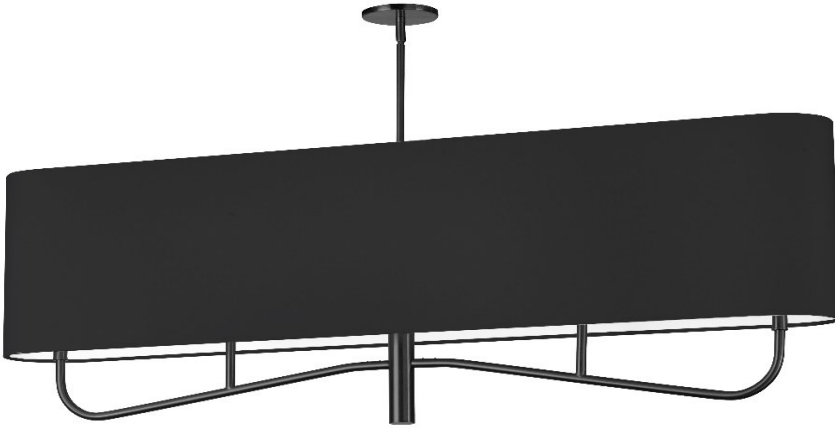

ELN-544HC-MB-797 - 4LT Incan Horizontal Chandelier, MB w/ BK Shade

4 Light Incandescent Horizontal Chandelier Matte Black with Black Shade

Height	19	No. of Bulbs	4
Width/Length	54	LED Compatible	LED Compatible
Depth	7	Total Wattage	240
Weight	8		
Body Material	Metal	Second Material	Fabric
Finish/Color	Matte Black	Second Finish/Color	Black
Type of Finish	Painted		
Bulb 1 Amount	4	Rated For Voltage	Dry Location 120V
Bulb 1 Base Type	E12		
Bulb 1 Max Watt.	60	Approval	cUL or equivalent
Bulb 1 Included	No	Warranty	1 Year Limited
Bulb 1 Lumens		Instal Position	Ceiling
Bulb 1 CRI			

Date:	Notes:
Fixture Type:	
Job Name:	

Lighting • LED • Shades • Custom Designs

TORONTO | BUFFALO | LIGHTFAIR | DALLAS MARKET CENTRE # 4303

 www.dainolite.com
 1-888-564-1262
  dainolite@dainolite.com
 /dainolite
  /dainoliteld
  /dainolite