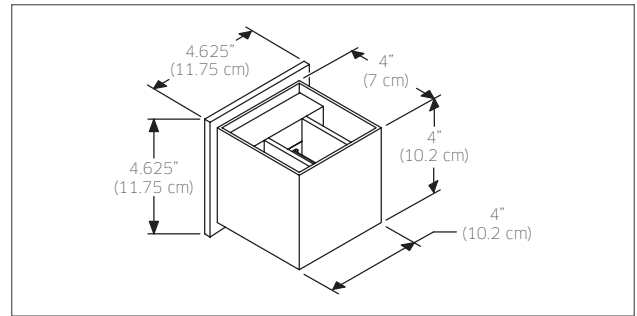

INSTALLATION

- Fits on a standard 4" octagon junction box.
- Can be installed infor and/or outdoor.
- Non-visible hardware.

FINISH

BK	Black
BZ	Bronze
SG	Silver grey
WH	White

ORDERING EXAMPLE

LEDWALL001D-BK