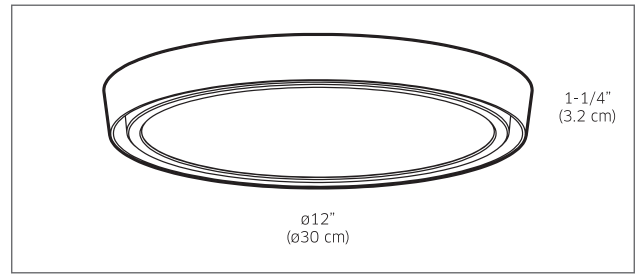

KEY FEATURES

- Two different light zones for general and ambient lighting
- Quick and easy installation
- Modern design

MODEL

CFR12-3K 12" round flush mount, 20W, 3000K, 1200 lumens for general light and 6W, 3000K, 360 lumens for ambient light

SPECIFICATIONS

- 120V direct connection.
- Integrated driver.
- Over 50,000 hours of service life.
- Warm white light.
- Excellent color rendering.
- Superior LED performance and lifespan.
- Smooth 360° wide spread.
- Minimal heat emission.
- Frosted lens.
- Edge-lit technology.
- Die-cast aluminum housing
- General lighting zone turns off in the lower dimming range.

INSTALLATION

- For ceiling flush mount installation.
- Fits on a standard 4" octagon junction box.
- Non-visible hardware.
- Quick and easy quarter turn installation method.

FINISH

SN Satin nickel
WH White