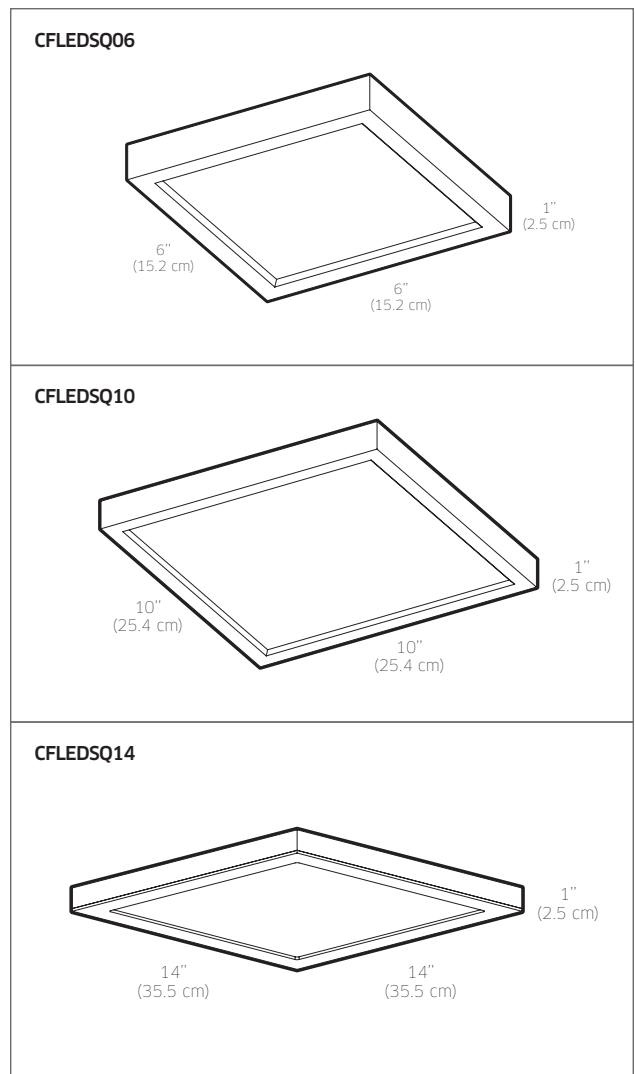

SQUARE LED FLUSH MOUNT

LED DECO

Our LED flush mounts incorporate Edge-Lit technology, eliminating hot spots or glare. With 3 sizes to choose from, every application is covered.

KEY FEATURES

- Dimmable
- Highly uniform light output
- 3 sizes available

SPECIFICATIONS

- 120V direct connection.
- Integrated dimmable driver.
- Over 50,000 hours of service life.
- Warm white light output.
- 80 CRI.
- Excellent color rendering.
- Superior LED performance and lifespan.
- Smooth 360° wide spread.
- Minimal heat emission.
- Frosted lens.
- Edge-lit technology.
- Aluminum construction.
- Low profile.

INSTALLATION

- For ceiling flush mount installation.
- Fits on a standard 4" octagon junction box.
- Non-visible hardware.
- Locks into place.

FINISH

- SN** Satin nickel
- WH** White

ORDERING EXAMPLE

CFLEDSQ06-WH
Would order a CFLEDSQ06 6" square ceiling flush mount in a white finish.