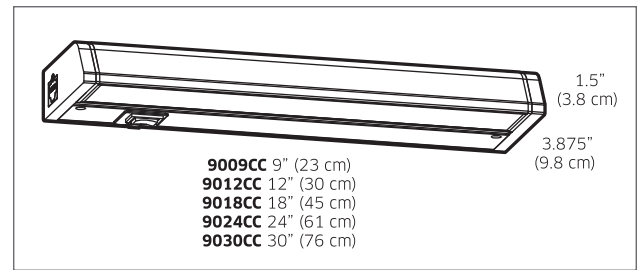

MODEL

1. **9009CC** 9" swivel hardwire linear, 3W, switch-selectable CCT; 2700K/3000K/4000K, 187 Lumens
2. **9012CC** 12" swivel hardwire linear, 4W, switch-selectable CCT; 2700K/3000K/4000K, 335 Lumens
3. **9018CC** 18" swivel hardwire linear, 8W, switch-selectable CCT; 2700K/3000K/4000K, 600 Lumens
4. **9024CC** 24" swivel hardwire linear, 12W, switch-selectable CCT; 2700K/3000K/4000K, 940 Lumens
5. **9030CC** 30" swivel hardwire linear, 16W, switch-selectable CCT; 2700K/3000K/4000K, 1170 Lumens

DIRECTIONAL LIGHTING ÉCLAIRAGE DIRIGEABLE

3 SETTING OPTIONS OPTIONS DE RÉGLAGE

SPECIFICATIONS

- Adjustable light source.
- 90 CRI.
- Switch-selectable CCT.
- 120V direct connection or plug-in.
- Dimmable with regular low-voltage electronic dimmers.
- Over 50,000 hours of service life.
- Interconnectable.
- Very low profile.
- Robust construction.

INSTALLATION

- For surface mounted installation only, in any direction.
- Ideal for accent lighting under any cabinet, shelf or display.
- Multiple fixtures can be linked together (up to 200W).

FINISH

SBA Sandblasted aluminum

ACCESSORIES

1. **9000-ACCE24** 24" (61 cm) extension cord
2. **9000-ACCE72** 72" (182.9 cm) extension cord

ORDERING EXAMPLE

9012CC-SBA

Would order a 12" undercabinet swivel hardwire linear with 335 Lumens at 2700K/3000K/4000K in a sandblasted aluminum finish.