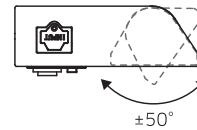

DIRECTIONAL LIGHTING ÉCLAIRAGE DIRIGEABLE