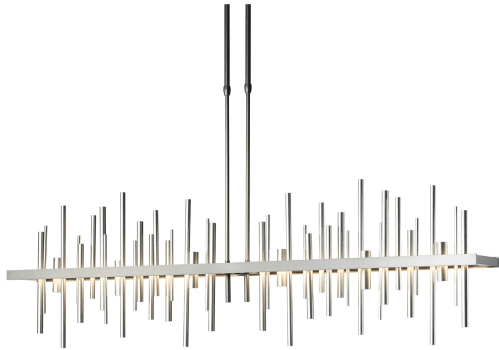

PRODUCT SPECIFICATIONS

*Image shown may not reflect your configured options

Cityscape Large LED Pendant

Base Item #139726
Configured Item #139726-1038
 139726-LED-STND-08-82

FINISH
 Burnished Steel - 08

ACCENT
 Vintage Platinum - 82

OVERALL HEIGHT
 Standard: 39.60" - 51.60"

LAMPING
 LED

OPTIONS

FINISH	ACCENT	OVERALL HEIGHT	LAMPING
Mahogany - 03 Bronze - 05 Dark Smoke - 07 Burnished Steel - 08 Black - 10 Natural Iron - 20 Vintage Platinum - 82 Soft Gold - 84	Vintage Platinum - 82 Soft Gold - 84	51.10" - 63.10" 30.00" - 41.80" 39.60" - 51.60"	LED

SPECIFICATIONS

Cityscape Large LED Pendant
 Base Item #: 139726
 Configured Item #: 139726-1038
 139726-LED-STND-08-82

Adjustable LED linear pendant with Vintage Platinum or Soft Gold accent rods. Choose a finish for the canopy, down rods and fixture frame.

Dimensions

Height	15.50"
Length	51.90"
Width	5.30"
Product Weight	30.80 lbs
Overall Height	39.60" to 51.60"
Canopy	5.3 X 14.8
Packed Weight	45.00 lbs
Shipping (DIM) Weight	89.00 lbs

LED Lamping Dedicated