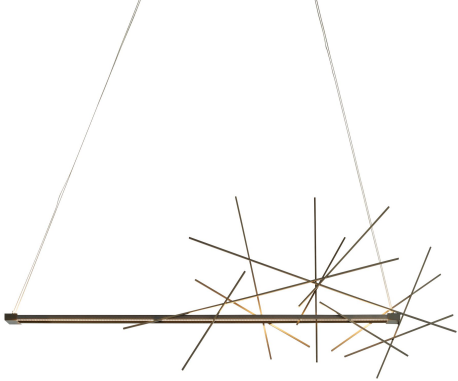

HUBBARDTON FORGE.

PRODUCT SPECIFICATIONS

*Image shown may not reflect your configured options

Cascade LED Pendant

Base Item #139778
Configured Item #139778-1001
 139778-LED-STND-05

FINISH
 Bronze - 05

OVERALL HEIGHT
 Standard: 30.00" - 100.00"

LAMPING
 LED

OPTIONS

FINISH	OVERALL HEIGHT	LAMPING
Mahogany - 03 Bronze - 05 Dark Smoke - 07 Burnished Steel - 08 Black - 10 Natural Iron - 20 Vintage Platinum - 82 Soft Gold - 84	30.00" - 100.00"	LED

SPECIFICATIONS

Cascade LED Pendant

Base Item #: 139778
 Configured Item #: 139778-1001
 139778-LED-STND-05

Adjustable cable-hung linear suspension pendant with finish options.
 Provides both up and down light.

- Handcrafted to order by skilled artisans in Vermont, USA
- Lifetime Limited Warranty when installed in residential setting
- Slope ceiling adaptable to 45 degrees (cable)
- Includes adjustable cable and canopy kit

Dimensions

Height	21.10"
Length	50.90"
Width	5.60"
Product Weight	20.40 lbs
Overall Height	30.00" to 100.00"
Canopy	5.3 X 20.3
Packed Weight	33.00 lbs
Shipping (DIM) Weight	130.00 lbs

LED Lamping Dedicated