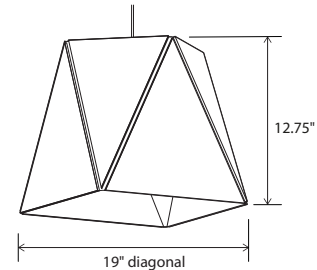

Calx 19 pendant

Dimensions: 13" x 13", 12.75"
Materials: wood, metal, polymer
Product weight: 7 lb

Integrated LED Specifications
Light output: 1647 Lumens (source), based on 2700K
Light color*: 2700 K or 3500 K
Color accuracy: 90+ CRI
Power usage: 19 W
Dimmable (see driver below)
White (CM-060) extended-profile round canopy with white braided cord and steel cable included
Canopy dimensions: 5"Ø, 2"
Canopy required to house LED driver (3.3" x 1.6" x 1.0")
See website for more canopy information
6'-0" drop length, field adjustable

Medium Base Specifications
Lamping: 1x E26 base, type A lamp, 60 W max
Bulb not included
Input voltage: 250 V AC max
White (CM-060) low-profile round canopy with white SPT cord and steel cable included
Canopy dimensions: 5"Ø, 0.3"
72" drop length, field adjustable
Suitable for a sloped ceiling
Wood grain will vary
Specifications subject to change

E26 - low-profile round canopy with white SPT cord with steel cable

Integrated LED - extended-profile round canopy braided cord with steel cable

The Calx is an example of modern design where the methods and the materials themselves are integral to its very conception, aligning form and function, which creates a synergy that is evident. The fixture ultimately forms a square aperture but enjoys a beautifully simple faceted structure.