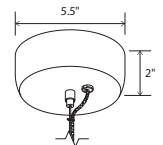

Calx 19 pendant

Dimensions: 13" x 13", 12.75"
Materials: wood, metal, polymer
Product weight: 7 lb

Integrated LED Specifications
Light output: 1647 Lumens (source), based on 2700K
Light color*: 2700 K or 3500 K
Color accuracy: 90+ CRI
Power usage: 19 W
Dimmable (see driver below)
White (CM-060) extended-profile round canopy with white braided cord and steel cable included
Canopy dimensions: 5"Ø, 2"
Canopy required to house LED driver (3.3" x 1.6" x 1.0")
See website for more canopy information
6'-0" drop length, field adjustable

Medium Base Specifications
Lamping: 1x E26 base, type A lamp, 60 W max
Bulb not included
Input voltage: 250 V AC max
White (CM-060) low-profile round canopy with white SPT cord and steel cable included
Canopy dimensions: 5"Ø, 0.3"
72" drop length, field adjustable
Suitable for a sloped ceiling
Wood grain will vary
Specifications subject to change

E26 - low-profile round canopy with white SPT cord with steel cable

Integrated LED - extended-profile round canopy braided cord with steel cable

The Calx is an example of modern design where the methods and the materials themselves are integral to its very conception, aligning form and function, which creates a synergy that is evident. The fixture ultimately forms a square aperture but enjoys a beautifully simple faceted structure.