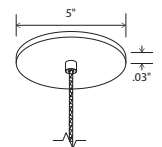

Calx 19 pendant

Dimensions: 13" x 13", 12.75"
Materials: wood, metal, polymer
Product weight: 7 lb

Integrated LED Specifications
Light output: 1647 Lumens (source), based on 2700K
Light color*: 2700 K or 3500 K
Color accuracy: 90+ CRI
Power usage: 19 W
Dimmable (see driver below)
White (CM-060) extended-profile round canopy with white braided cord and steel cable included
Canopy dimensions: 5"Ø, 2"
Canopy required to house LED driver (3.3" x 1.6" x 1.0")
See website for more canopy information
6'-0" drop length, field adjustable

Medium Base Specifications
Lamping: 1x E26 base, type A lamp, 60 W max
Bulb not included
Input voltage: 250 V AC max
White (CM-060) low-profile round canopy with white SPT cord and steel cable included
Canopy dimensions: 5"Ø, 0.3"
72" drop length, field adjustable
Suitable for a sloped ceiling
Wood grain will vary
Specifications subject to change

E26 - low-profile round canopy with white SPT cord with steel cable

Integrated LED - extended-profile round canopy braided cord with steel cable

The Calx is an example of modern design where the methods and the materials themselves are integral to its very conception, aligning form and function, which creates a synergy that is evident. The fixture ultimately forms a square aperture but enjoys a beautifully simple faceted structure.