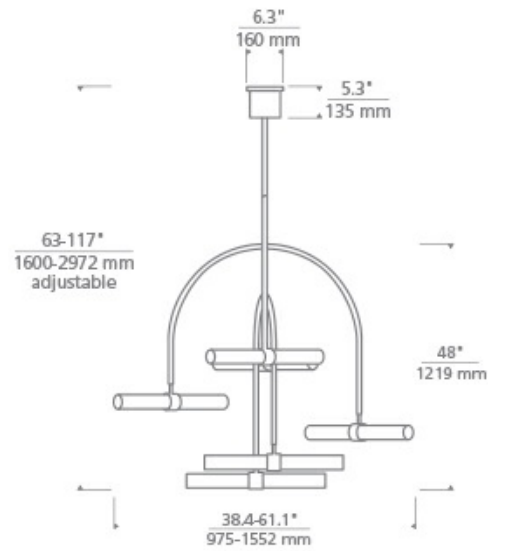

## LAMPING

Includes 45 watts, 1650 total delivered lumens, 3000K LED modules. Dimmable with most LED compatible ELV and TRIAC dimmers. Includes (4) 12" and (2) 6" rigid stems in coordinating finish. Cannot be installed on sloped ceiling.

## ORDERING INFORMATION

700CLM	SHAPE OR SIZE	FINISH	LAMP
	6 6-LIGHT	<b>NB</b> NATURAL BRASS <b>B</b> NIGHTSHADE BLACK	-LED930 INTEGRATED LED 90 CRI 3000K 120V

This product can mount to either a 4" square electrical box with round plaster ring or an octagon electrical box.

## SPECIFICATIONS

HARDWARE MATERIAL	Metal
SHADE MATERIAL	Glass
NET WEIGHT	17 lbs
HEIGHT	48in
WIDTH	61.1in
LENGTH	61.1in
UP LIGHT / DOWN LIGHT / BOTH?	
WET LISTED	
DAMP LISTED	Yes
DRY LISTED	
MIN. HANGING HEIGHT	63in
MAX HANGING HEIGHT	117in
TOTAL CORD LENGTH	
TOTAL STEM LENGTH	Up to 60in
STEM QTY	6
SLOPED CEILING ADAPTABLE?	
GENERAL LISTING	
INCLUDES	