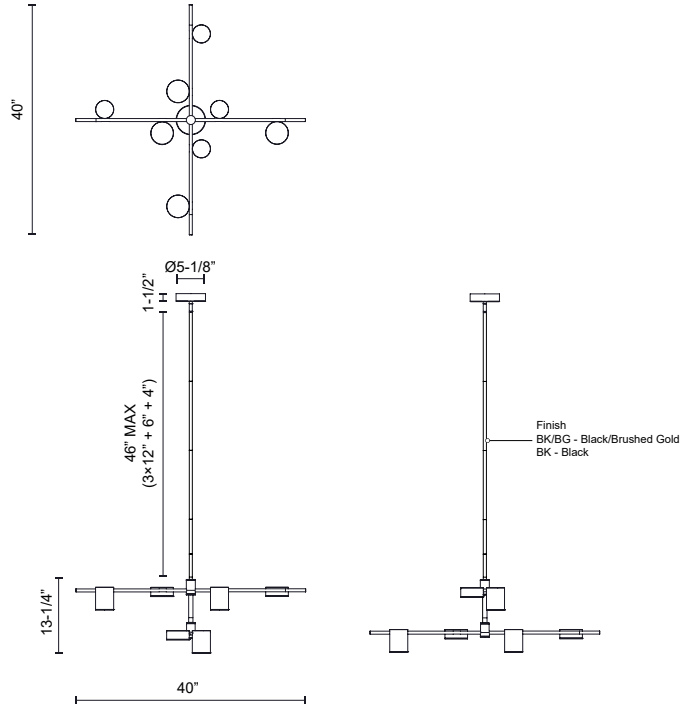

**JAYDEN
CH96840**
CHANDELIERS

PROJECT

SPECIFICATION DETAILS

Fixture Dimensions	L40" x W40" x H13-1/4"
Light Source	LED with DC Driver
Wattage	57W
Total Lumens	4650lm
Delivered Lumens	BK-1815lm*; BK/BG-2035lm*;
Voltage	120V
Color Temperature	3000K
CRI (Ra)	90CRI
Optional Color Temps	2700K - 5000K Available, Minimum Order Quantities Apply
LED Rated Life	50,000 hours
Dimming	100% - 10%, TRIAC or ELV Dimmer (Not Included)
Diffuser Details	Frosted Acrylic
Adjustable	Yes
Rod Length	46" Max (3x12" + 1x6" + 1x4")
Minimum Hang Height	20"
Sloped Ceiling Adaptable	Yes, Up to 45 Degrees
Location	Dry
Illumination Direction	Down
Canopy Dimensions	D5-1/8" x H1-1/2"

* For custom options, consult factory for details.

* For warranty information, please visit www.kuzcolighting.com/warranty

DESCRIPTION

Nature takes on modern form in the Jayden Collection. This family of products inspires movement and flow throughout your space with various-sized lamps. Frosted diffusers allow for soft, natural lighting that adds depth and dimension to a room. Available in Black/Brushed Gold or Black with adjustable arms.

KUZCO

19054 28TH AVENUE
SURREY - BC V3Z 6M3
CANADA

WWW.KUZCOLIGHTING.COM

COMMENT