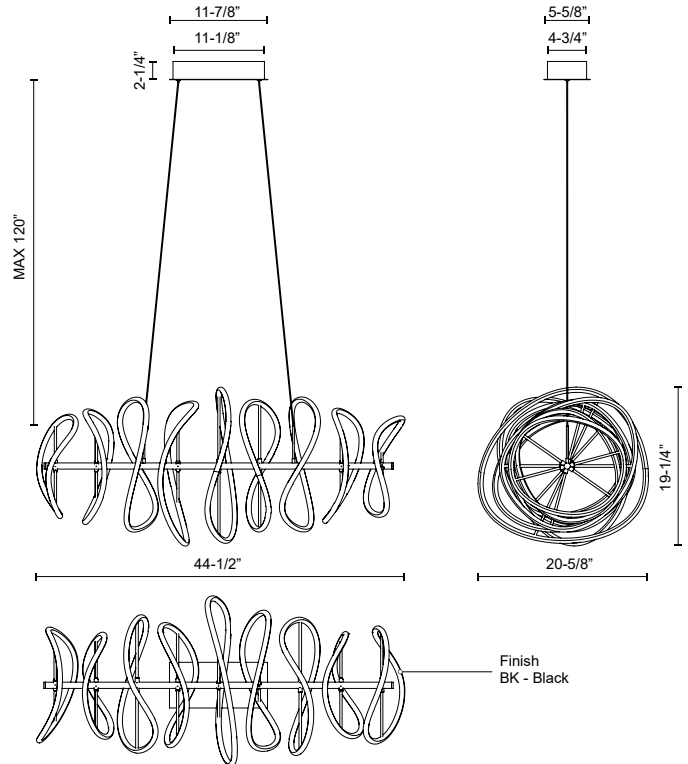

DESCRIPTION

Straight out of an artist's sketchbook comes the Collide Collection. A dramatic family of lights that are pieces of sculptural beauty to illuminate your home in all the best ways. Curved LED strips with frosted silicone diffusers are beautifully formed, colliding with dark, powder-coated black aluminum in this striking statement piece that demands showing off.