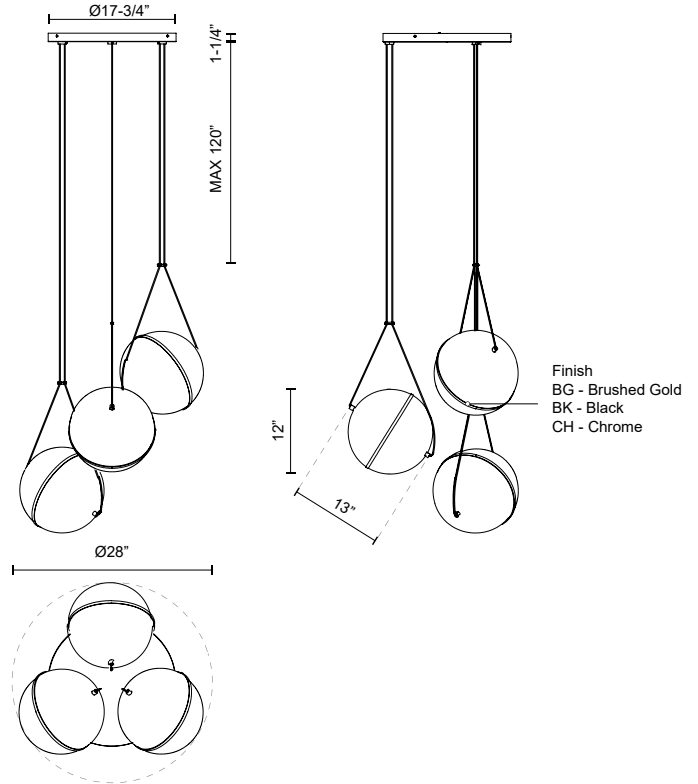

ARIES
CH76728
CHANDELIERS

PROJECT

CH76728-BG
Brushed Gold

CH76728-CH
Chrome

CH76728-BK
Black

SPECIFICATION DETAILS

| | |
|---------------------------------|---|
| Fixture Dimensions | D28" x H12" |
| Light Source | LED with DC Driver |
| Wattage | 37W |
| Total Lumens | 2970lm |
| Delivered Lumens | BG-2890lm*; BK-2790lm*; CH-2940lm*; |
| Voltage | 120V |
| Color Temperature | 3000K |
| CRI (Ra) | 90CRI |
| Optional Color Temps | 2700K - 5000K Available, Minimum Order Quantities Apply |
| LED Rated Life | 50,000 hours |
| Dimming | 100% - 10%, TRIAC or ELV Dimmer (Not Included) |
| Diffuser Details | Clear External Acrylic |
| Glass Details | Frosted Internal Glass |
| Adjustable | Yes |
| Wire Length | 120" Max |
| Wire Type | Black |
| Minimum Hang Height | 24" |
| Sloped Ceiling Adaptable | Yes |
| Location | Dry |
| Compliance | T24-JA8 |
| Illumination Direction | Up/Down |
| CEC Title 24 JA8 | Yes, JA8-22 |
| Canopy Dimensions | D17-3/4" x H1-1/4" |

* For custom options, consult factory for details.

* For warranty information, please visit www.kuzcolighting.com/warranty

DESCRIPTION

The celestial spheres of the Aries Collection create a one-of-a-kind space that's quite literally out of this world. This fantastic display of floating light makes a superb statement piece in any style home. Each of the three incredible finishes offers completely adjustable lengths up to 120". The gyroscope-like spheres can also be adjusted for optimal lighting from the interior frosted glass accents