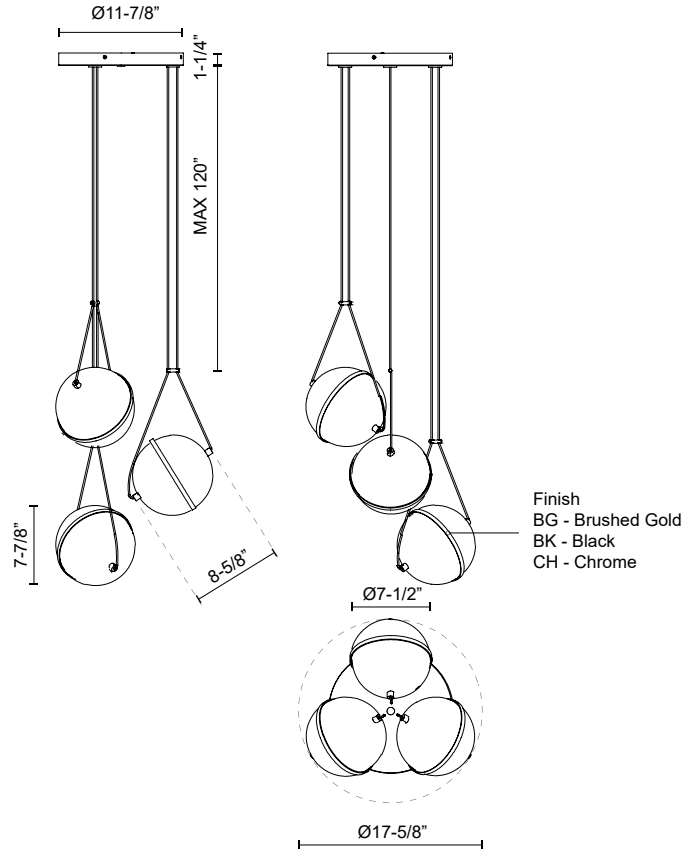

ARIES
CH76718
CHANDELIERS

PROJECT

CH76718-BG
Brushed Gold

CH76718-BK
Black

CH76718-CH
Chrome

SPECIFICATION DETAILS

| | |
|---------------------------------|---|
| Fixture Dimensions | D17-5/8" x H7-7/8" |
| Light Source | LED with DC Driver |
| Wattage | 29W |
| Total Lumens | 2450lm |
| Delivered Lumens | BG-2245lm*; BK-2170lm*; CH-2290lm*; |
| Voltage | 120V |
| Color Temperature | 3000K |
| CRI (Ra) | 90CRI |
| Optional Color Temps | 2700K - 5000K Available, Minimum Order Quantities Apply |
| LED Rated Life | 50,000 hours |
| Dimming | 100% - 10%, TRIAC or ELV Dimmer (Not Included) |
| Diffuser Details | Clear External Acrylic |
| Glass Details | Frosted Internal Glass |
| Adjustable | Yes |
| Wire Length | 120" Max |
| Wire Type | Black |
| Minimum Hang Height | 18" |
| Sloped Ceiling Adaptable | Yes |
| Location | Dry |
| Compliance | T24-JA8 |
| Illumination Direction | Up/Down |
| CEC Title 24 JA8 | Yes, JA8-22 |
| Canopy Dimensions | D11-7/8" x H1-1/4" |

* For custom options, consult factory for details.

* For warranty information, please visit www.kuzcolighting.com/warranty

DESCRIPTION

The celestial spheres of the Aries Collection create a one-of-a-kind space that's quite literally out of this world. This fantastic display of floating light makes a superb statement piece in any style home. Each of the three incredible finishes offers completely adjustable lengths up to 120". The gyroscope-like spheres can also be adjusted for optimal lighting from the interior frosted glass accents