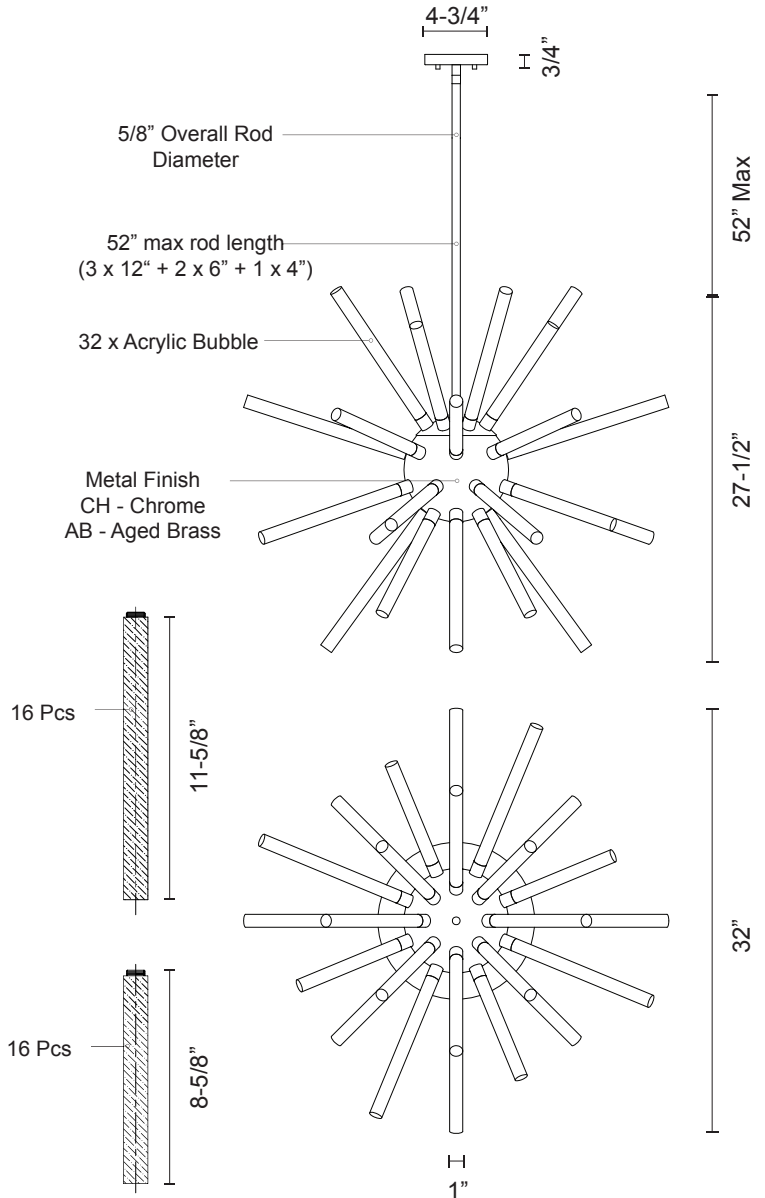

CH71832

Specification Sheet

Pendant Lamp

CH - Chrome

Other Finishes:

AB - Aged Brass

Product Descriptions

An abundance of light forms emanates from a central point. The new Astro chandelier is a cosmic metaphor for an exploding star, dramatically spreading light across a space. A lit component, minimal in design is placed in repetition around the sphere to produce a maximum finished effect. Fusing function and decoration makes Astro the ideal statement piece.

Product Details

High system efficacy
 Low total life cycle cost
 ETL Listed
 5-year LED warranty and 1-year fixture warranty.
 Complete warranty terms located at:
www.kuzcolighting.com/warranty
 Driver in pendant hub.
 Available in chrome metal finish.
 32 pieces of acrylic bubble with a max rod height of 52".
 Dimmable with ELV dimmer (not included)
 Custom options available

PROJECT					V 1.0
DATE		TYPE			
Voltage	Watt	LED Lumens	Delivered Lumens	Finish(es)	Color Temp 3000K CRI (Ra) >90 Dimming 100% - 10% Rated Life 50,000 hours
120V	80W*	6400lm*	TBD	CH - Chrome	
120V	80W*	6400lm*	TBD	AB - Aged Brass	
DC LED DRIVER INFO		Watt	Voltage	Current	
		32W MAX	30-38V	900mA	

*Preliminary figures

Fixture Weight:

Canopy dimensions:
 D: 4-3/4" H: 3/4"

Comments: