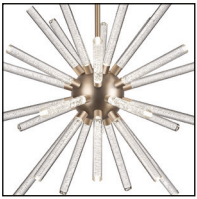

CH71832

Specification Sheet

Pendant Lamp

CH - Chrome

Other Finishes:

AB - Aged Brass

Product Descriptions

An abundance of light forms emanates from a central point. The new Astro chandelier is a cosmic metaphor for an exploding star, dramatically spreading light across a space. A lit component, minimal in design is placed in repetition around the sphere to produce a maximum finished effect. Fusing function and decoration makes Astro the ideal statement piece.

Product Details

High system efficacy
 Low total life cycle cost
 ETL Listed
 5-year LED warranty and 1-year fixture warranty.
 Complete warranty terms located at:
www.kuzcolighting.com/warranty
 Driver in pendant hub.
 Available in chrome metal finish.
 32 pieces of acrylic bubble with a max rod height of 52".
 Dimmable with ELV dimmer (not included)
 Custom options available

*Preliminary figures

Fixture Weight:

Canopy dimensions:
 D: 4-3/4" H: 3/4"

Comments: