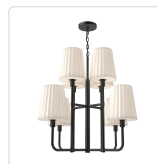

alora mood

P. 1.855.855.8926

CANADA: 19054 28TH Avenue Surrey - BC V3Z 6M3

USA: 3035 E. Lone Mountain Rd - Las Vegas, NV, 89081

PLISSE CH628830

FIXTURE DIMENSIONS	D30" x H25-7/8"
LAMP TYPE	E26
MAX WATTAGE	60W
BULB QTY	8
BULBS INCLUDED	No
VOLTAGE	120V
GLASS DETAILS	Opal Glass
MATERIAL	Glass; Steel;
WIRE LENGTH	84"
MINIMUM HANG HEIGHT	32"
SLOPED CEILING ADAPTABLE	Yes
LOCATION	Dry
CANOPY DIMENSIONS	D5-1/8" x H7/8"
BRAND	Alora Mood

[D - Diameter, L - Length, W - Width, H - Height, E - Extension]

AVAILABLE FINISHES:

CH628830MBOP
Matte Black/Opal
Matte Glass

CH628830AGOP
Aged Gold/Opal
Matte Glass

CH628830CHOP
Chrome/Opal
Matte Glass

*For complete warranty terms, please visit: www.aloralighting.com/warranty