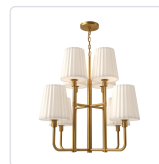

alora mood

P. 1.855.855.8926

CANADA: 19054 28TH Avenue Surrey - BC V3Z 6M3

USA: 3035 E. Lone Mountain Rd - Las Vegas, NV, 89081

PLISSE CH628830

FIXTURE DIMENSIONS	D30" x H25-7/8"
LAMP TYPE	E26
MAX WATTAGE	60W
BULB QTY	8
BULBS INCLUDED	No
VOLTAGE	120V
GLASS DETAILS	Opal Glass
MATERIAL	Glass; Steel;
WIRE LENGTH	84"
MINIMUM HANG HEIGHT	32"
SLOPED CEILING ADAPTABLE	Yes
LOCATION	Dry
CANOPY DIMENSIONS	D5-1/8" x H7/8"
BRAND	Alora Mood

[D - Diameter, L - Length, W - Width, H - Height, E - Extension]

AVAILABLE FINISHES:

CH628830MBOP
Matte Black/Opal
Matte Glass

CH628830AGOP
Aged Gold/Opal
Matte Glass

CH628830CHOP
Chrome/Opal
Matte Glass

*For complete warranty terms, please visit: www.aloralighting.com/warranty