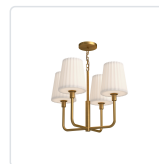

## PLISSE CH628423

FIXTURE DIMENSIONS	D22-1/2 x H16-7/8"
LAMP TYPE	E26
MAX WATTAGE	60W
BULB QTY	4
BULBS INCLUDED	No
VOLTAGE	120V
GLASS DETAILS	Opal Glass
MATERIAL	Glass; Steel;
WIRE LENGTH	84"
MINIMUM HANG HEIGHT	22"
SLOPED CEILING ADAPTABLE	Yes
LOCATION	Dry
CANOPY DIMENSIONS	D5-1/8" x H7/8"
BRAND	Alora Mood

### AVAILABLE FINISHES:

CH628423CHOP  
Chrome/Opal  
Matte Glass

CH628423AGOP  
Aged Gold/Opal  
Matte Glass

CH628423MBOP  
Matte Black/Opal  
Matte Glass

\*For complete warranty terms, please visit: [www.aloralighting.com/warranty](http://www.aloralighting.com/warranty)