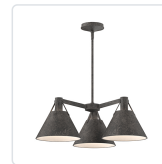

alora mood

P. 1.855.855.8926

CANADA: 19054 28TH Avenue Surrey - BC V3Z 6M3

USA: 3035 E. Lone Mountain Rd - Las Vegas, NV, 89081

ARCHER CH584525

FIXTURE DIMENSIONS	D25-1/8" x H8-1/2"
LAMP TYPE	E26
MAX WATTAGE	60W
BULB QTY	3
BULBS INCLUDED	No
VOLTAGE	120V
SHADE DIMENSIONS	D9-1/2" x H5-5/8"
MATERIAL	Steel
ROD LENGTH	46" Max (3x12" + 1x6" + 1x4")
DIAMETER OF ROD	1/2"
WIRE LENGTH	60"
MINIMUM HANG HEIGHT	16"
SLOPED CEILING ADAPTABLE	Yes, Up to 45 Degrees
LOCATION	Dry
CANOPY DIMENSIONS	D5" x H1-3/4"
BRAND	Alora Mood

[D - Diameter, L - Length, W - Width, H - Height, E - Extension]

AVAILABLE FINISHES:

CH584525MB
Matte Black

CH584525SL
Steel Shade

*For complete warranty terms, please visit: www.aloralighting.com/warranty