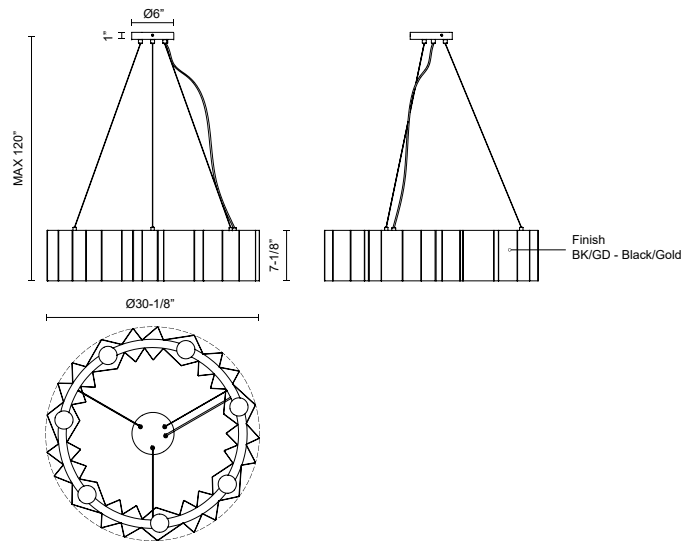

KUZCO

19054 28TH AVENUE
SURREY - BC V3Z 6M3
CANADA

WWW.KUZCOLIGHTING.COM

COMMENT