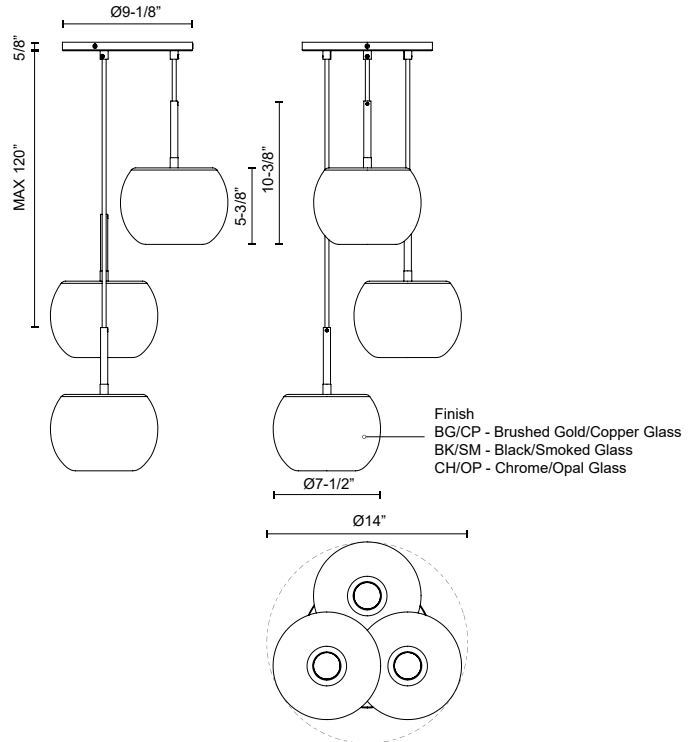

SAMAR
CH57514
CHANDELIERS

PROJECT

CH57514-BG/CP
Brushed
Gold/Copper

CH57514-BK/SM
Black/Smoked

CH57514-CH/OP
Chrome/Opal Glass

SPECIFICATION DETAILS

Fixture Dimensions	D14" x H10-3/8"
Lamp Type	Incandescent, A15, Medium Base
Wattage	3 x 60W
Voltage	120V
Glass Details	Transition Copper Glass; Transition Copper Glass, Transition Smoked Glass or Transition Opal Glass;
Adjustable	Yes
Wire Length	120" Max
Wire Type	Black
Minimum Hang Height	16"
Sloped Ceiling Adaptable	Yes
Location	Dry
Bulbs Included	No
Illumination Direction	Down
Canopy Dimensions	D9-1/8" x H5/8"

* For custom options, consult factory for details.

* For warranty information, please visit www.kuzcolighting.com/warranty

DESCRIPTION

The stunning blown glass shades of the Samar Collection make wonderfully versatile statement pieces or subtle lighting options. The three ombre finishes are gorgeous specimens available in various hanging options that help create a dynamic space through lighting and tone. Each glass finish has three fixture finishes that help create an exciting piece for a unique space in your home.