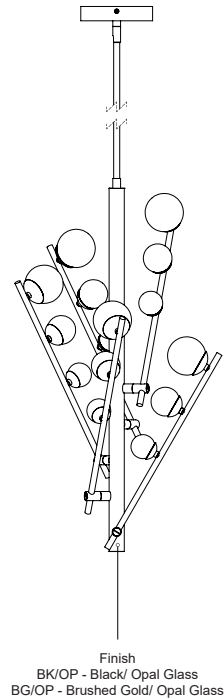

**JUNIPER**  
**CH55530**  
CHANDELIERS

PROJECT

CH55530-BG/OP  
Brushed Gold/Opal  
Matte Glass

CH55530-BK/OP  
Black/Opal Matte  
Glass

**SPECIFICATION DETAILS**

<b>Fixture Dimensions</b>	D18" x H30"
<b>Light Source</b>	LED with DC Driver
<b>Wattage</b>	54W
<b>Total Lumens</b>	4590lm
<b>Delivered Lumens</b>	3970lm*
<b>Voltage</b>	120V
<b>Color Temperature</b>	3000K
<b>CRI (Ra)</b>	90CRI
<b>Optional Color Temps</b>	2700K - 5000K Available, Minimum Order Quantities Apply
<b>LED Rated Life</b>	50,000 hours
<b>Dimming</b>	100% - 10%, TRIAC or ELV Dimmer (Not Included)
<b>Glass Details</b>	Opal Glass
<b>Adjustable</b>	Yes
<b>Rod Length</b>	46" Max (3x12" + 1x6" + 1x4")
<b>Minimum Hang Height</b>	38"
<b>Sloped Ceiling Adaptable</b>	Yes, Up to 45 Degrees
<b>Location</b>	Dry
<b>Illumination Direction</b>	Omni-directional
<b>CEC Title 24 JA8</b>	Yes, JA8-2022
<b>Canopy Dimensions</b>	D6" x H1-1/4"
<b>Material</b>	Steel + Aluminum + Glass
<b>Paint Finish</b>	BG01; BK01;

\* For custom options, consult factory for details.

\* For warranty information, please visit [www.kuzcolighting.com/warranty](http://www.kuzcolighting.com/warranty)

**DESCRIPTION**

Juniper's shape expands and contracts to suit your space's needs. Each "branch" of the Juniper collection adjusts to lengthen or collapse, creating a customized look. Atop each arm sits three growing Matte Opal glass globes stretching outwards to create depth and emphasis.

- Adjustable arms to create varied styles
- Matte Opal glass globes
- LED, no need for bulbs
- Matte Black or Brushed Gold finishes
- Rod included up to 46" in length

**KUZCO**

CANADA: 19054 28TH AVENUE - SURREY, BC V3Z 6M3  
USA: 3035 E. LONE MOUNTAIN ROAD - LAS VEGAS, NV 89081