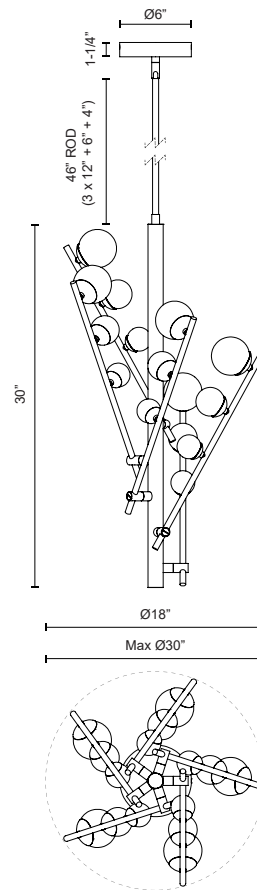

**JUNIPER**  
**CH55530**  
CHANDELIERS

PROJECT

CH55530-BG/OP  
Brushed Gold/Opal  
Matte Glass

CH55530-BK/OP  
Black/Opal Matte  
Glass

**SPECIFICATION DETAILS**

<b>Fixture Dimensions</b>	D18" x H30"
<b>Light Source</b>	LED with DC Driver
<b>Wattage</b>	54W
<b>Total Lumens</b>	4590lm
<b>Delivered Lumens</b>	3970lm*
<b>Voltage</b>	120V
<b>Color Temperature</b>	3000K
<b>CRI (Ra)</b>	90CRI
<b>Optional Color Temps</b>	2700K - 5000K Available, Minimum Order Quantities Apply
<b>LED Rated Life</b>	50,000 hours
<b>Dimming</b>	100% - 10%, TRIAC or ELV Dimmer (Not Included)
<b>Glass Details</b>	Opal Glass
<b>Adjustable</b>	Yes
<b>Rod Length</b>	46" Max (3x12" + 1x6" + 1x4")
<b>Minimum Hang Height</b>	38"
<b>Sloped Ceiling Adaptable</b>	Yes, Up to 45 Degrees
<b>Location</b>	Dry
<b>Illumination Direction</b>	Omni-directional
<b>CEC Title 24 JA8</b>	Yes, JA8-2022
<b>Canopy Dimensions</b>	D6" x H1-1/4"
<b>Material</b>	Steel + Aluminum + Glass
<b>Paint Finish</b>	BG01; BK01;

\* For custom options, consult factory for details.

\* For warranty information, please visit [www.kuzcolighting.com/warranty](http://www.kuzcolighting.com/warranty)

**DESCRIPTION**

Juniper's shape expands and contracts to suit your space's needs. Each "branch" of the Juniper collection adjusts to lengthen or collapse, creating a customized look. Atop each arm sits three growing Matte Opal glass globes stretching outwards to create depth and emphasis.

- Adjustable arms to create varied styles
- Matte Opal glass globes
- LED, no need for bulbs
- Matte Black or Brushed Gold finishes
- Rod included up to 46" in length

**KUZCO**

CANADA: 19054 28TH AVENUE - SURREY, BC V3Z 6M3  
USA: 3035 E. LONE MOUNTAIN ROAD - LAS VEGAS, NV 89081