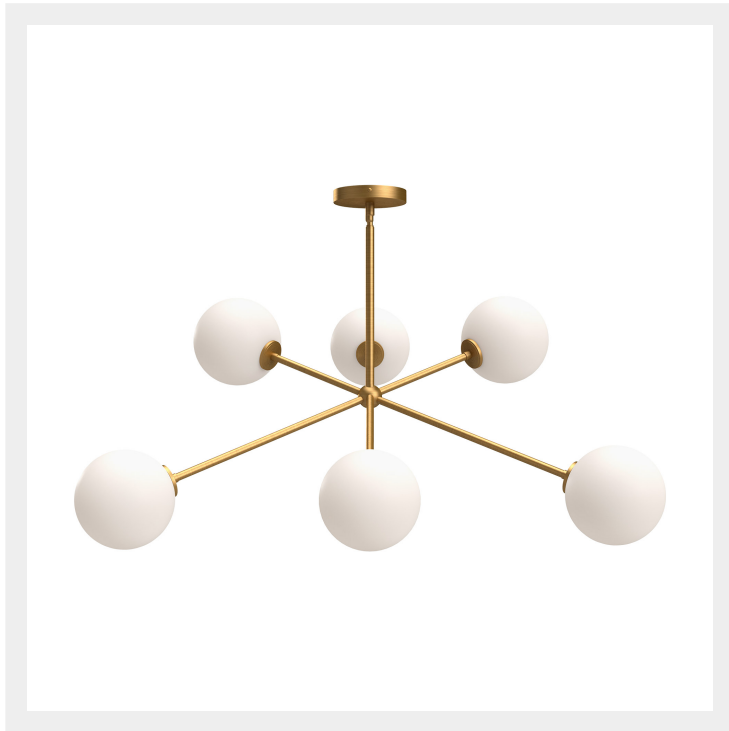

alora mood

P. 1.855.855.8926

CANADA: 19054 28TH Avenue Surrey - BC V3Z 6M3

USA: 3035 E. Lone Mountain Rd - Las Vegas, NV, 89081

CASSIA CH549640

FIXTURE DIMENSIONS	D39-1/2" x H16-3/8"
LAMP TYPE	E12
MAX WATTAGE	40W
BULB QTY	6
BULBS INCLUDED	No
VOLTAGE	120V
GLASS DETAILS	Opal Glass
MATERIAL	Glass; Steel;
ROD LENGTH	46" Max (3x12" + 1x6" + 1x4")
DIAMETER OF ROD	5/8"
WIRE LENGTH	60"
MINIMUM HANG HEIGHT	24"
SLOPED CEILING ADAPTABLE	Yes, Up to 45 Degrees
LOCATION	Dry
CANOPY DIMENSIONS	D4-3/4" x H7/8"
BRAND	Alora Mood

[D - Diameter, L - Length, W - Width, H - Height, E - Extension]

AVAILABLE FINISHES:

CH549640AGOP
Aged Gold/Opal
Matte Glass

CH549640MBOP
Matte Black/Opal
Matte Glass

*For complete warranty terms, please visit: www.aloralighting.com/warranty