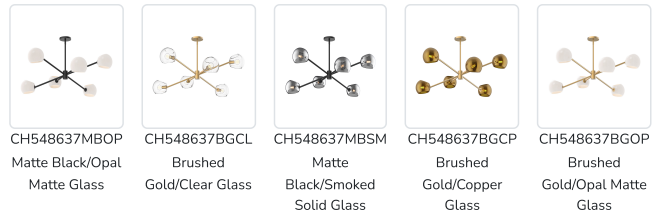

alora mood

P. 1.855.855.8926

CANADA: 19054 28TH Avenue Surrey - BC V3Z 6M3

USA: 3035 E. Lone Mountain Rd - Las Vegas, NV, 89081

WILLOW CH548637

FIXTURE DIMENSIONS	D37" x H13"
LAMP TYPE	E12
MAX WATTAGE	60W
BULB QTY	6
BULBS INCLUDED	No
VOLTAGE	120V
GLASS DETAILS	Clear Glass, Copper Glass, Opal Glass or Smoked Glass
MATERIAL	Glass; Steel;
ROD LENGTH	46" Max (3x12" + 1x6" + 1x4")
DIAMETER OF ROD	5/8"
WIRE LENGTH	60"
MINIMUM HANG HEIGHT	18"
SLOPED CEILING ADAPTABLE	Yes, Up to 45 Degrees
LOCATION	Dry
CANOPY DIMENSIONS	D4-3/4" x H5/8"
BRAND	Alora Mood

[D - Diameter, L - Length, W - Width, H - Height, E - Extension]

AVAILABLE FINISHES:

CH548637MBOP Matte Black/Opal Matte Glass
 CH548637BGCL Brushed Gold/Clear Glass
 CH548637MBSM Matte Black/Smoked Solid Glass
 CH548637BGCP Brushed Gold/Copper Glass
 CH548637BGOP Brushed Gold/Opal Matte Glass

CH548637MBCL Clear Glass/Matte Black

*For complete warranty terms, please visit: www.aloralighting.com/warranty