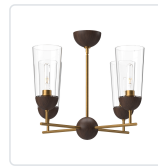

alora mood

P. 1.855.855.8926

CANADA: 19054 28TH Avenue Surrey - BC V3Z 6M3

USA: 3035 E. Lone Mountain Rd - Las Vegas, NV, 89081

EMIL CH542324

FIXTURE DIMENSIONS	D25" x H14-7/8"
LAMP TYPE	E26
MAX WATTAGE	60W
BULB QTY	4
BULBS INCLUDED	No
VOLTAGE	120V
GLASS DETAILS	Clear Glass
MATERIAL	Glass; Steel; Wood;
ROD LENGTH	46" Max (3x12" + 1x6" + 1x4")
DIAMETER OF ROD	1/2"
WIRE LENGTH	60"
MINIMUM HANG HEIGHT	21"
SLOPED CEILING ADAPTABLE	Yes, Up to 45 Degrees
LOCATION	Dry
CANOPY DIMENSIONS	D5-1/8" x H2-3/4"
BRAND	Alora Mood

[D - Diameter, L - Length, W - Width, H - Height, E - Extension]

AVAILABLE FINISHES:

CH542324AGWT
Aged
Gold/Walnut

CH542324MBWT
Matte
Black/Walnut

CH542324WHWK
White/White Oak

*For complete warranty terms, please visit: www.aloralighting.com/warranty