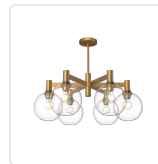

## CASTILLA CH506230

FIXTURE DIMENSIONS	D29-1/2" x H12-5/8"
LAMP TYPE	E26
MAX WATTAGE	60W
BULB QTY	6
BULBS INCLUDED	No
VOLTAGE	120V
GLASS DETAILS	Clear Glass or Opal Glass
MATERIAL	Glass; Steel;
ROD LENGTH	46" Max (3x12" + 1x6" + 1x4")
DIAMETER OF ROD	3/4"
WIRE LENGTH	60"
MINIMUM HANG HEIGHT	20"
SLOPED CEILING ADAPTABLE	Yes, Up to 45 Degrees
LOCATION	Dry
CANOPY DIMENSIONS	D5-1/8" x H7/8"
BRAND	Alora Mood

### AVAILABLE FINISHES:

CH506230AGCL  
Aged Gold/Clear  
Glass

CH506230AGOP  
Aged Gold/Opal  
Matte Glass

CH506230MBCL  
Clear Glass/Matte  
Black

CH506230MBOP  
Matte Black/Opal  
Matte Glass

\*For complete warranty terms, please visit: [www.aloralighting.com/warranty](http://www.aloralighting.com/warranty)