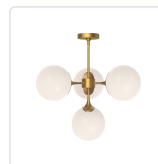

alora mood

P. 1.855.855.8926

CANADA: 19054 28TH Avenue Surrey - BC V3Z 6M3

USA: 3035 E. Lone Mountain Rd - Las Vegas, NV, 89081

NOUVEAU CH505426

FIXTURE DIMENSIONS	D26" x H17-1/8"
LAMP TYPE	E26
MAX WATTAGE	40W
BULB QTY	4
BULBS INCLUDED	No
VOLTAGE	120V
GLASS DETAILS	Opal Glass
MATERIAL	Glass; Steel;
ROD LENGTH	46" Max (3x12" + 1x6" + 1x4")
DIAMETER OF ROD	1/2"
WIRE LENGTH	60"
MINIMUM HANG HEIGHT	24"
SLOPED CEILING ADAPTABLE	Yes, Up to 45 Degrees
LOCATION	Dry
CANOPY DIMENSIONS	D5-1/8" x H1"
BRAND	Alora Mood

[D - Diameter, L - Length, W - Width, H - Height, E - Extension]

AVAILABLE FINISHES:

CH505426AGOP
Aged Gold/Opal
Matte Glass

CH505426MBOP
Matte Black/Opal
Matte Glass

*For complete warranty terms, please visit: www.aloralighting.com/warranty