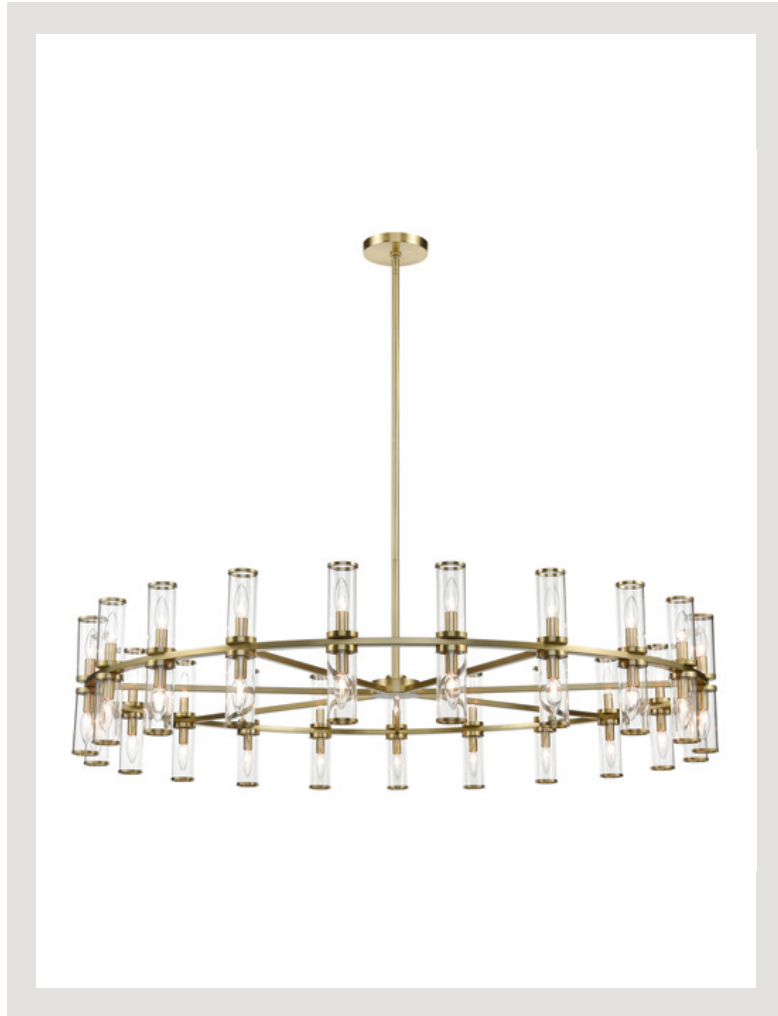

REVOLVE CH309042NBCG

FIXTURE DIMENSIONS	60.1"D x 12.6"H
HEIGHT FROM CENTER	-
WEIGHT	-
GLASS	Clear Glass
MATERIAL	Steel
CANOPY SIZE	4.8"D x 0.8"H
LAMPING	42 x 25W, E12
VOLTAGE	120V
WIRE / CORD LENGTH	144" 3 x 12" + 1 x 6"
CORD TYPE	-
MINIMUM HANG HEIGHT	21.6"
INSTALL OPTIONS	-
ADA COMPLIANT	-
CERTIFICATION	UL
UPC	841387002672
PACKAGE SIZE	-
PACKAGE WEIGHT	-

[D - Diameter, L - Length, W - Width, H - Height, E - Extension]

AVAILABLE FINISHES:

*For complete warranty terms, please visit:
www.aloralighting.com/warranty