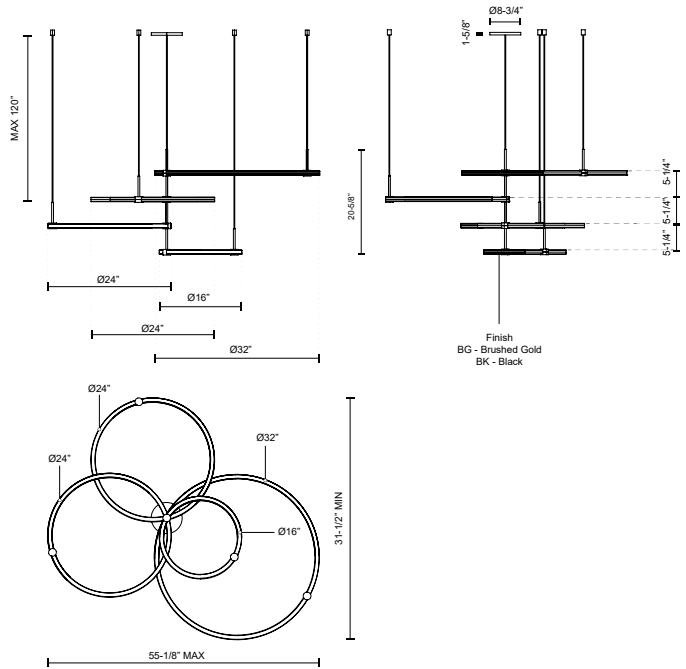

DESCRIPTION

The Bruni Collection answers many requests for classic, modern shapes combined with ample lighting. These completely adjustable rings allow for completely customized styling that's all your own. Available in two sophisticated finishes, the acrylic ribbed texture of each circular lamp provides sufficient lighting for even the darkest rooms in your home