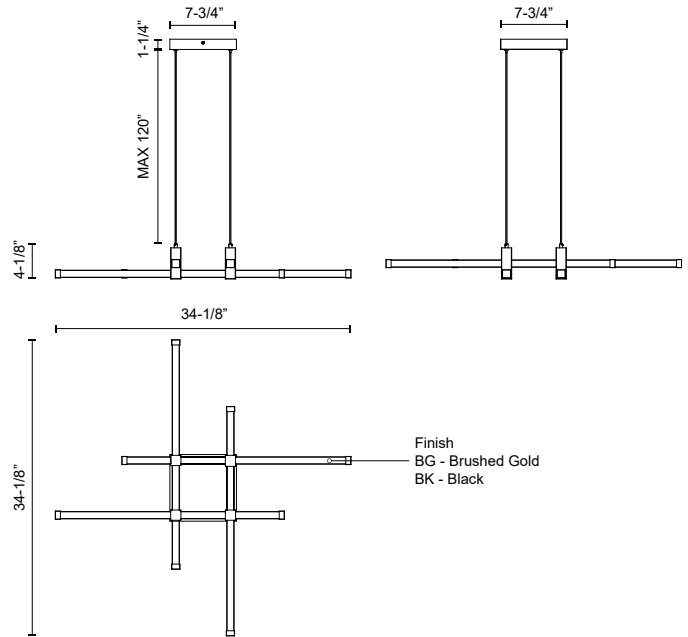

KUZCO

19054 28TH AVENUE
SURREY - BC V3Z 6M3
CANADA

WWW.KUZCOLIGHTING.COM

COMMENT