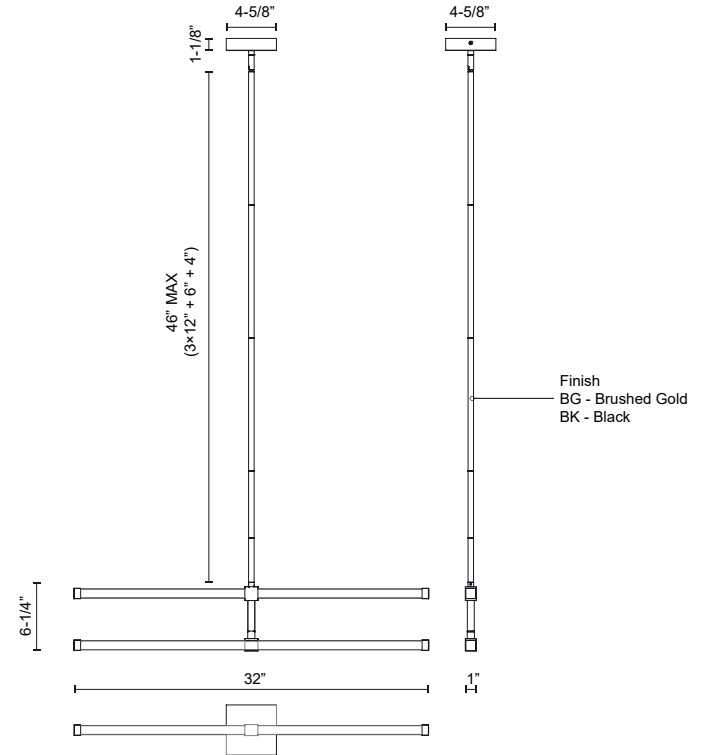

**BLADE
CH23532
CHANDELIERS**

PROJECT

SPECIFICATION DETAILS

Fixture Dimensions	L32" x W1" x H6-1/4"
Light Source	LED with DC Driver
Wattage	20W
Total Lumens	1650lm
Delivered Lumens	BG-1375lm*; BK-1320lm*;
Voltage	120V
Color Temperature	3000K
CRI (Ra)	90CRI
Optional Color Temps	2700K - 5000K Available, Minimum Order Quantities Apply
LED Rated Life	50,000 hours
Dimming	100% - 10%, TRIAC or ELV Dimmer (Not Included)
Diffuser Details	Clear Acrylic Exterior/White Silicone Interior
Adjustable	Yes
Rod Length	46" Max (3x12" + 1x6" + 1x4")
Minimum Hang Height	15"
Sloped Ceiling Adaptable	Yes, Up to 45 Degrees
Location	Dry
Compliance	T24-JA8
Illumination Direction	Up/Down
CEC Title 24 JA8	Yes, JA8-22
Canopy Dimensions	L4-5/8" x W4-5/8" x H1-1/8"

* For custom options, consult factory for details.

* For warranty information, please visit www.kuzcolighting.com/warranty

DESCRIPTION

The Blade Collection is as artistic as it is functional. With its linear design and long acrylic ribbed diffusers, the entire Blade family delivers a tremendous depth of light that makes for spectacular lighting in high-traffic areas of the home. With a variety of styles and hanging options available, it's easy to create a unique lighting environment of high caliber.

KUZCO

19054 28TH AVENUE
SURREY - BC V3Z 6M3
CANADA

WWW.KUZCOLIGHTING.COM

COMMENT