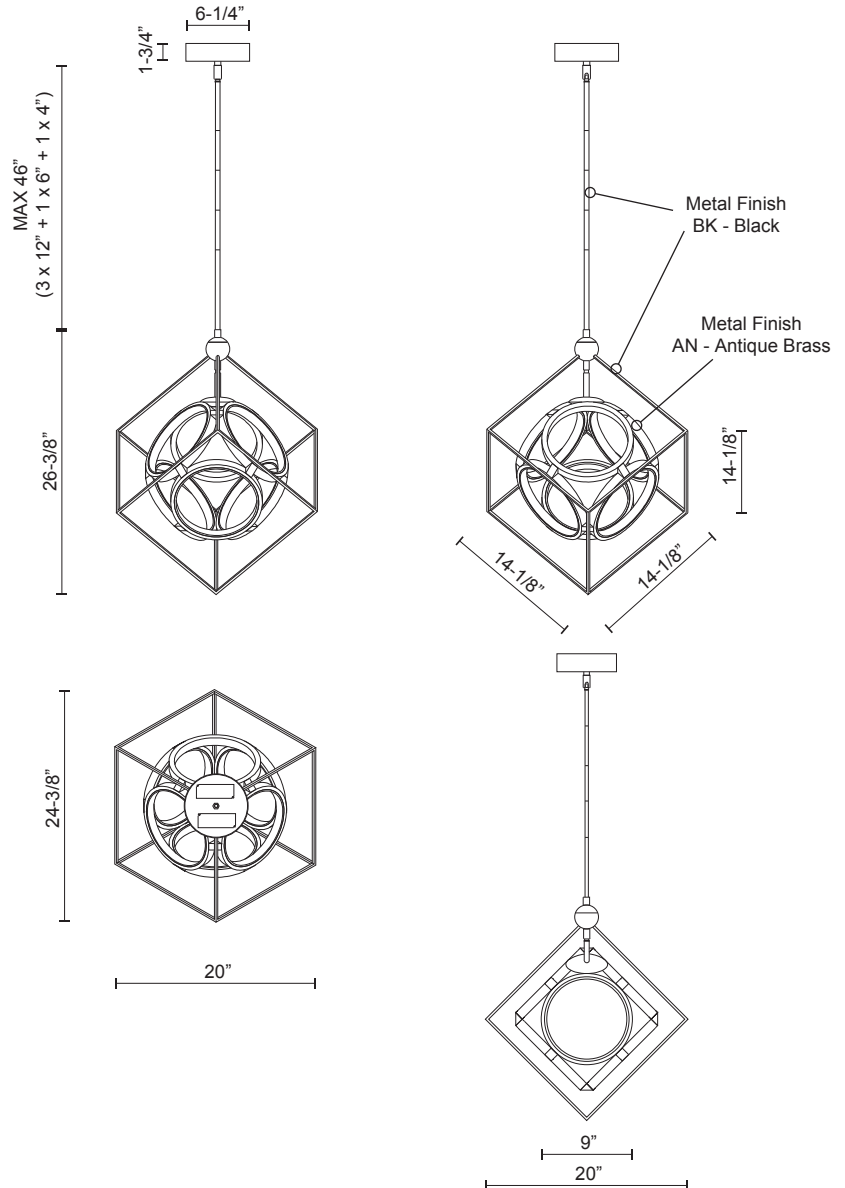

CH19220

Specification Sheet

Chandelier

BK/AN - Black/Antique Brass

PROJECT					
DATE				TYPE	

Voltage	Watt	LED Lumens	Delivered Lumens	Finish(es)	Color Temp	3000K
120V	57.5W*	4600lm*	2860lm*	BK/AN - Black/ Antique Brass	CRI(Ra)	>90
					Dimming	100%-10%
					Rated Life	50,000 hours

*Preliminary figures

Product Descriptions

Interconnecting aluminum rings within steel frame cube. Finely textured metallic and satin powder-coat finishes. Opal silicon circular diffusers.

Product Details

Up and down light distribution.

Max. stem length of 46".

Dimmable with ELV or TRIAC dimmer (not included)

Custom options available

Canopy dimensions:

D: 6-1/4", H: 1-3/4"

Comments: