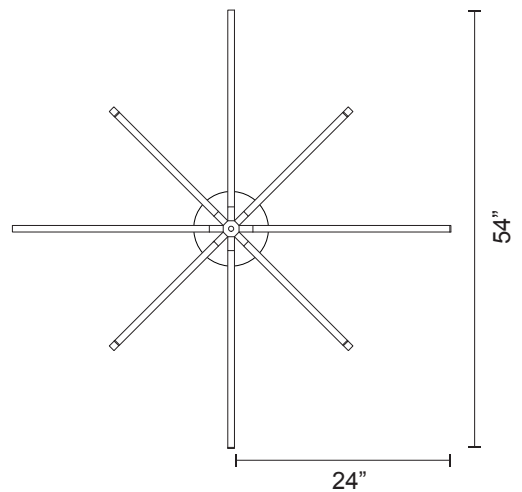

Product Details

High system efficacy
Low total life cycle cost
ETL Listed
5-year LED warranty and 1-year fixture warranty.
Complete warranty terms located at:
www.kuzcolighting.com/warranty
Driver included in the canopy
Available in brushed nickel, black, white, and gold metal finish. 46" max rod height and swivel joint connection.
Comes with interior wiring
Dimmable with Triac dimmer (not included)
Custom options available

Fixture Weight:

Canopy dimensions:
D= 6" H= 9"

PROJECT					V 1.0
DATE		TYPE			
Voltage	Watt	LED Lumens	Delivered Lumens	Finish(es)	Color Temp 3000K CRI (Ra) >90 Dimming 100% - 10% Rated Life 50,000 hours
120V	54W*	6480lm*	TBD	BN - Brushed Nickel	
120V	54W*	6480lm*	TBD	BK - Black	
120V	54W*	6480lm*	TBD	WH - White	
120V	54W*	6480lm*	TBD	GD - Gold	
DC LED DRIVER INFO		Watt	Voltage	Current	
		60W MAX	46-66V	900mA	

*Preliminary figures