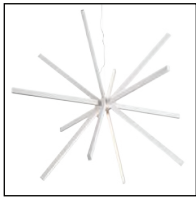

## Pendant Lamp

BN - Brushed Nickel

Available Finishes:

BK - Black

WH - White

GD - Gold

### Product Descriptions

The Sirius's array of elements emanate from a single point in a starburst of light. A visual statement that draws the eye as the burnished finish interplays with the light, revealing shifting highlights and shadows. Contemporary and decorative.

### Product Details

High system efficacy  
 Low total life cycle cost  
 ETL Listed  
 5-year LED warranty and 1-year fixture warranty.  
 Complete warranty terms located at:  
[www.kuzcolighting.com/warranty](http://www.kuzcolighting.com/warranty)  
 Driver included in the canopy  
 Available in brushed nickel, black, white, and gold metal finish. 46" max rod height and swivel joint connection.  
 Comes with interior wiring  
 Dimmable with Triac dimmer (not included)  
 Custom options available