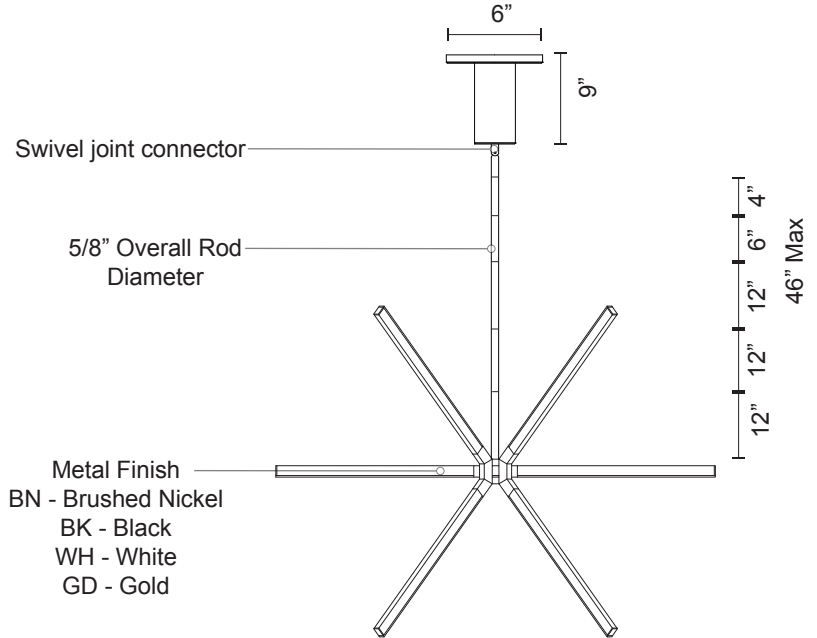

Product Details

High system efficacy
Low total life cycle cost
ETL Listed
5-year LED warranty and 1-year fixture warranty.
Complete warranty terms located at:
www.kuzcolighting.com/warranty
Driver included in the canopy
Available in brushed nickel, black, white, and gold metal finish. 46" max rod height and swivel joint connection.
Comes with interior wiring
Dimmable with Triac dimmer (not included)
Custom options available

Fixture Weight:

Canopy dimensions:
D= 6" H= 9"

PROJECT					V 1.0
DATE		TYPE			
Voltage	Watt	LED Lumens	Delivered Lumens	Finish(es)	Color Temp 3000K CRI (Ra) >90 Dimming 100% - 10% Rated Life 50,000 hours
120V	54W*	6480lm*	TBD	BN - Brushed Nickel	
120V	54W*	6480lm*	TBD	BK - Black	
120V	54W*	6480lm*	TBD	WH - White	
120V	54W*	6480lm*	TBD	GD - Gold	
DC LED DRIVER INFO		Watt	Voltage	Current	
		60W MAX	46-66V	900mA	

*Preliminary figures