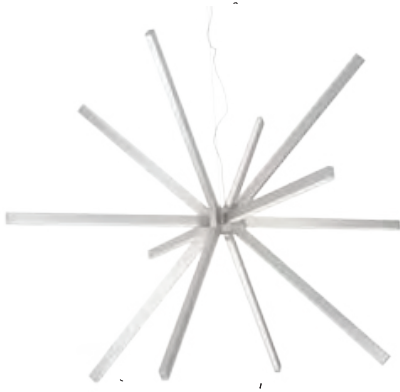

## Pendant Lamp

BN - Brushed Nickel

Available Finishes:

BK - Black

WH - White

GD - Gold

### Product Descriptions

The Sirius's array of elements emanate from a single point in a starburst of light. A visual statement that draws the eye as the burnished finish interplays with the light, revealing shifting highlights and shadows. Contemporary and decorative.

### Product Details

High system efficacy  
 Low total life cycle cost  
 ETL Listed  
 5-year LED warranty and 1-year fixture warranty.  
 Complete warranty terms located at:  
[www.kuzcolighting.com/warranty](http://www.kuzcolighting.com/warranty)  
 Driver included in the canopy  
 Available in brushed nickel, black, white, and gold metal finish. 46" max rod height and swivel joint connection.  
 Comes with interior wiring  
 Dimmable with Triac dimmer (not included)  
 Custom options available

Fixture Weight:

Canopy dimensions:  
 D= 6" H= 9"

PROJECT					V 1.0
DATE		TYPE			
Voltage	Watt	LED Lumens	Delivered Lumens	Finish(es)	Color Temp 3000K CRI (Ra) >90 Dimming 100% - 10% Rated Life 50,000 hours
120V	54W*	6480lm*	TBD	BN - Brushed Nickel	
120V	54W*	6480lm*	TBD	BK - Black	
120V	54W*	6480lm*	TBD	WH - White	
120V	54W*	6480lm*	TBD	GD - Gold	
DC LED DRIVER INFO		Watt	Voltage	Current	
		60W MAX	46-66V	900mA	