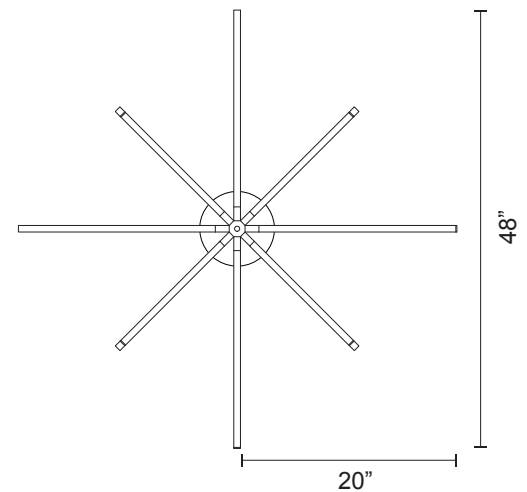

Product Details

High system efficacy
Low total life cycle cost
ETL Listed
5-year LED warranty and 1-year fixture warranty.
Complete warranty terms located at:
www.kuzcolighting.com/warranty
Driver included in the canopy
Available in brushed nickel, black, white, and gold metal finish. 46" max rod height and swivel joint connection.
Comes with interior wiring
Dimmable with Triac dimmer (not included)
Custom options available

Fixture Weight:

Canopy dimensions:
D= 6" H= 9"

PROJECT					V 1.0
DATE		TYPE			
Voltage	Watt	LED Lumens	Delivered Lumens	Finish(es)	Color Temp 3000K CRI (Ra) >90 Dimming 100% - 10% Rated Life 50,000 hours
120V	42W*	5040lm*	TBD	BN - Brushed Nickel	
120V	42W*	5040lm*	TBD	BK - Black	
120V	42W*	5040lm*	TBD	WH - White	
120V	42W*	5040lm*	TBD	GD - Gold	
DC LED DRIVER INFO		Watt	Voltage	Current	
		48W MAX	20-40V	1200mA	

*Preliminary figures