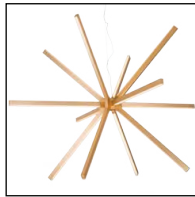

## Pendant Lamp

BN - Brushed Nickel

Available Finishes:

BK - Black

WH - White

GD - Gold

### Product Descriptions

The Sirius's array of elements emanate from a single point in a starburst of light. A visual statement that draws the eye as the burnished finish interplays with the light, revealing shifting highlights and shadows. Contemporary and decorative.

### Product Details

High system efficacy  
 Low total life cycle cost  
 ETL Listed  
 5-year LED warranty and 1-year fixture warranty.  
 Complete warranty terms located at:  
[www.kuzcolighting.com/warranty](http://www.kuzcolighting.com/warranty)  
 Driver included in the canopy  
 Available in brushed nickel, black, white, and gold metal finish. 46" max rod height and swivel joint connection.  
 Comes with interior wiring  
 Dimmable with Triac dimmer (not included)  
 Custom options available