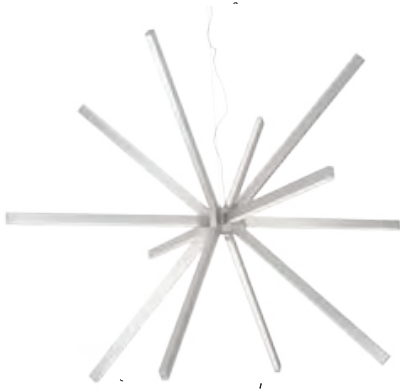

## Pendant Lamp

BN - Brushed Nickel

Available Finishes:

BK - Black

WH - White

GD - Gold

### Product Descriptions

The Sirius's array of elements emanate from a single point in a starburst of light. A visual statement that draws the eye as the burnished finish interplays with the light, revealing shifting highlights and shadows. Contemporary and decorative.

### Product Details

High system efficacy  
 Low total life cycle cost  
 ETL Listed  
 5-year LED warranty and 1-year fixture warranty.  
 Complete warranty terms located at:  
[www.kuzcolighting.com/warranty](http://www.kuzcolighting.com/warranty)  
 Driver included in the canopy  
 Available in brushed nickel, black, white, and gold metal finish. 46" max rod height and swivel joint connection.  
 Comes with interior wiring  
 Dimmable with Triac dimmer (not included)  
 Custom options available

Fixture Weight:

Canopy dimensions:  
 D= 6" H= 9"

PROJECT					V 1.0
DATE		TYPE			
Voltage	Watt	LED Lumens	Delivered Lumens	Finish(es)	Color Temp 3000K CRI (Ra) >90 Dimming 100% - 10% Rated Life 50,000 hours
120V	42W*	5040lm*	TBD	BN - Brushed Nickel	
120V	42W*	5040lm*	TBD	BK - Black	
120V	42W*	5040lm*	TBD	WH - White	
120V	42W*	5040lm*	TBD	GD - Gold	
DC LED DRIVER INFO		Watt	Voltage	Current	
		48W MAX	20-40V	1200mA	