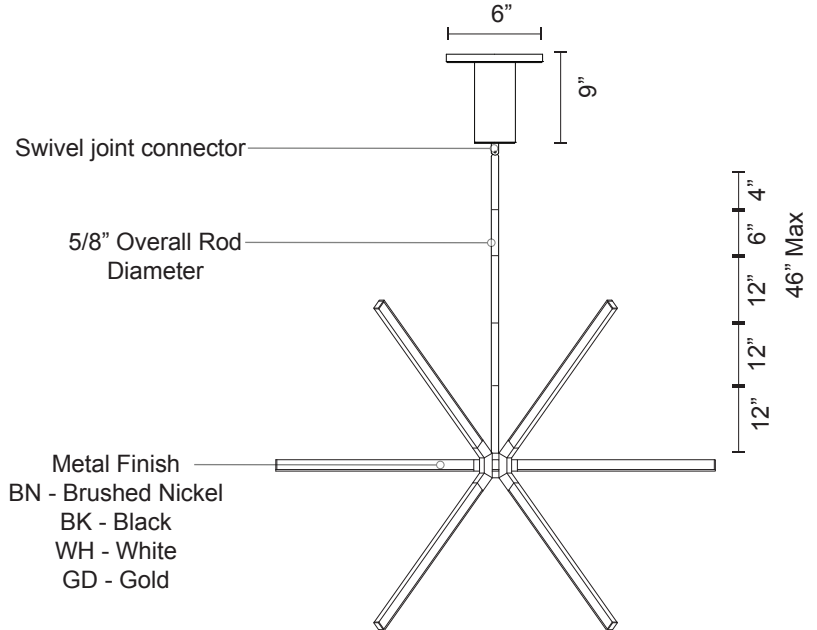

Product Details

High system efficacy
Low total life cycle cost
ETL Listed
5-year LED warranty and 1-year fixture warranty.
Complete warranty terms located at:
www.kuzcolighting.com/warranty
Driver included in the canopy
Available in brushed nickel, black, white, and gold metal finish. 46" max rod height and swivel joint connection.
Comes with interior wiring
Dimmable with Triac dimmer (not included)
Custom options available

Fixture Weight:

Canopy dimensions:
D= 6" H= 9"

PROJECT					V 1.0
DATE		TYPE			
Voltage	Watt	LED Lumens	Delivered Lumens	Finish(es)	Color Temp 3000K CRI (Ra) >90 Dimming 100% - 10% Rated Life 50,000 hours
120V	42W*	5040lm*	TBD	BN - Brushed Nickel	
120V	42W*	5040lm*	TBD	BK - Black	
120V	42W*	5040lm*	TBD	WH - White	
120V	42W*	5040lm*	TBD	GD - Gold	
DC LED DRIVER INFO		Watt	Voltage	Current	
		48W MAX	20-40V	1200mA	

*Preliminary figures