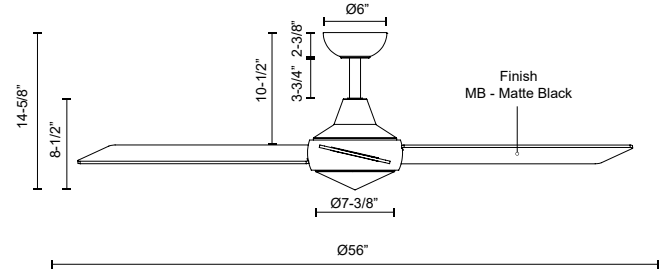

OWENS CF94956

FANS

PROJECT

DESCRIPTION

The Owens Collection is a masterful combination of form and function. With sleek, minimal fan blades and a stunning triangular LED diffuser, this collection is timeless and can match the style of any space. Fan is remote controlled and features six speeds and dimmable LED illumination.

SPECIFICATION DETAILS

Fixture Dimensions	D56" x H14 5/8"
Light Source	LED
Max Wattage	Total 53W Max [20W LED + Max 33W Motor]
Total Lumens	1900lm
Delivered Lumens	1308lm
Voltage	120V
Color Temperature	3000K
CRI (Ra)	90CRI
LED Rated Life	50,000 hours
Dimming	Integrated Dimming with Remote
Diffuser Details	Polymeric Diffuser
Material	Steel & Aluminum Body, ABS Blade
Rod Length	3-3/4" (for different rod length, contact factory)
Wire Length	78" with 78" safety cable
Minimum Hang Height	15"
Location	Damp
Illumination Direction	Downlight
Canopy Dimensions	D6" x H2 3/8"
Sloped Ceiling Adaptable	Yes, Up to 25 Degrees
Minimum Distance to Floor	84"
Ceiling to Blade Distance	10-1/2" Minimal
Blade	3 Blades @ 13 Degrees Pitch
Control	Remote Control
Fan RPM	6 Speed (Reversible), 50-160rpm
CFM	6500 Max
Airflow Efficiency (CFM/WATT)	723 Max
Estimated Yearly Energy Cost (\$)	6