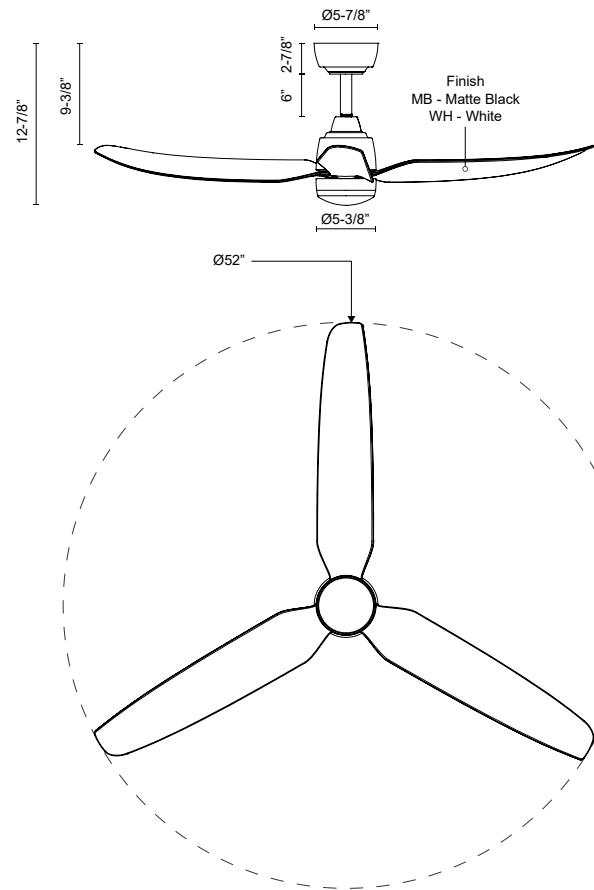

* For custom options, consult factory for details.

* For warranty information, please visit www.kuzcolighting.com/warranty

DESCRIPTION

Introducing the Hugo Fan – where modern sophistication meets handsome design. With its three sleek blades and two stunning finish options, Hugo adds a touch of elegance to any space. Customize your experience with the optional light kit, creating the perfect ambiance for any occasion. Stay in control with the convenience of smart fan technology, accessible through the Smart by Bond app or the included handheld remote. Featuring six adjustable speeds, a reverse function for year-round comfort, and dimming capabilities on the light kit, the Hugo Fan redefines convenience and style in one exquisite package.

- Smart fan technology when you download the Smart by Bond App
- Handheld remote included
- Compatible with iHome, Alexa, and Google products
- Light kit dimmable from 100-10%
- Timed on/off options available

COMMENT

KUZCO

CANADA: 19054 28TH AVENUE - SURREY, BC V3Z 6M3

USA: 3035 E. LONE MOUNTAIN ROAD - LAS VEGAS, NV 89081

WWW.KUZCOLIGHTING.COM

© 2024 KUZCO LIGHTING. ALL RIGHTS RESERVED.