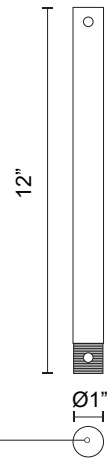

X-RD34-12 FAN

DOWNRODS

DESCRIPTION

Downrod for ceiling fans, available in four finishes. Each rod sold separately.

SPECIFICATION DETAILS

Downrod Dimensions	• D1" x H12"
Location	Damp; Dry (Only CF94956 & CF584054) Wet (Only CF92952)

SUGGESTED FAN SELECTION TO WORK WITH DOWNROD

X-RD34-12BG FAN

X-RD34-12BN FAN

X-RD34-12MB FAN

X-RD34-12WH FAN

Finish
BG - Brushed Gold
BN - Brushed Nickel
MB - Matte Black
WH - White

KUZCO

CANADA: 19054 28TH AVENUE - SURREY, BC V3Z 6M3

USA: 3035 E. LONE MOUNTAIN ROAD - LAS VEGAS, NV 89081

WWW.KUZCOLIGHTING.COM

© 2023 KUZCO LIGHTING. ALL RIGHTS RESERVED.