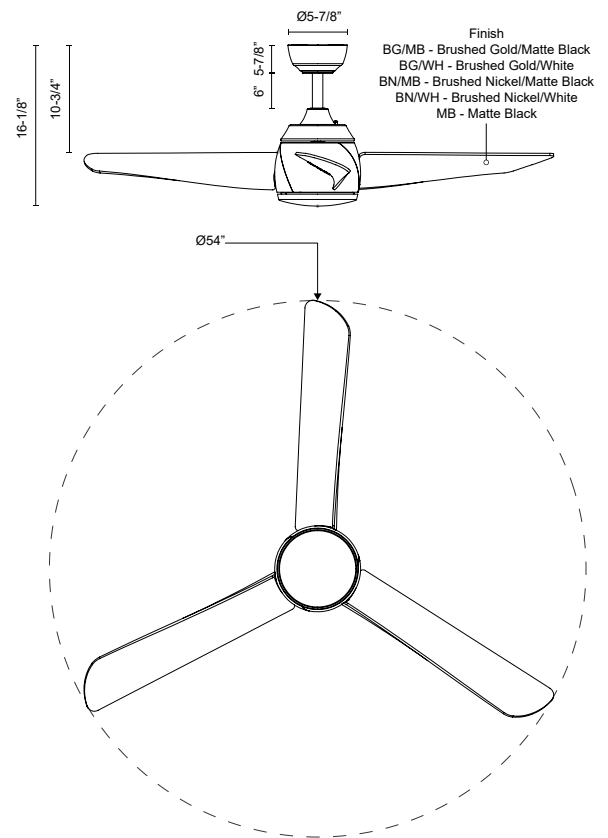

COMMENT

* For custom options, consult factory for details.

* For warranty information, please visit www.kuzcolighting.com/warranty

KUZCO

CANADA: 19054 28TH AVENUE - SURREY, BC V3Z 6M3
USA: 3035 E. LONE MOUNTAIN ROAD - LAS VEGAS, NV 89081

WWW.KUZCOLIGHTING.COM

© 2024 KUZCO LIGHTING. ALL RIGHTS RESERVED.