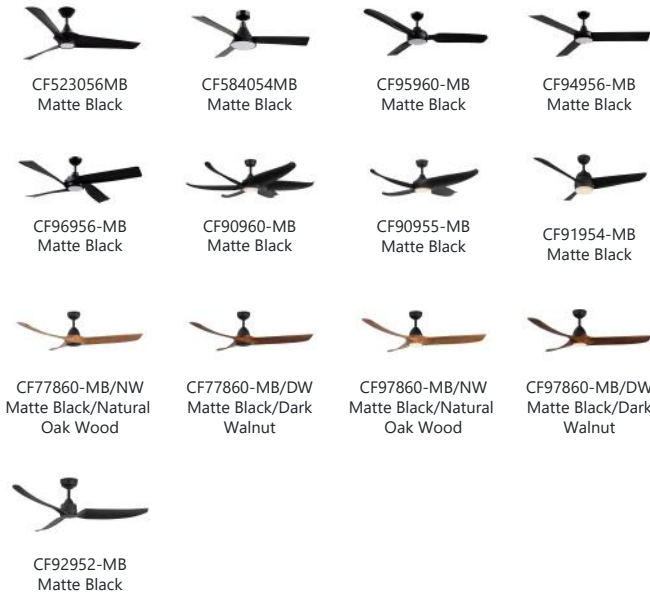

X-RD34-48MB FAN