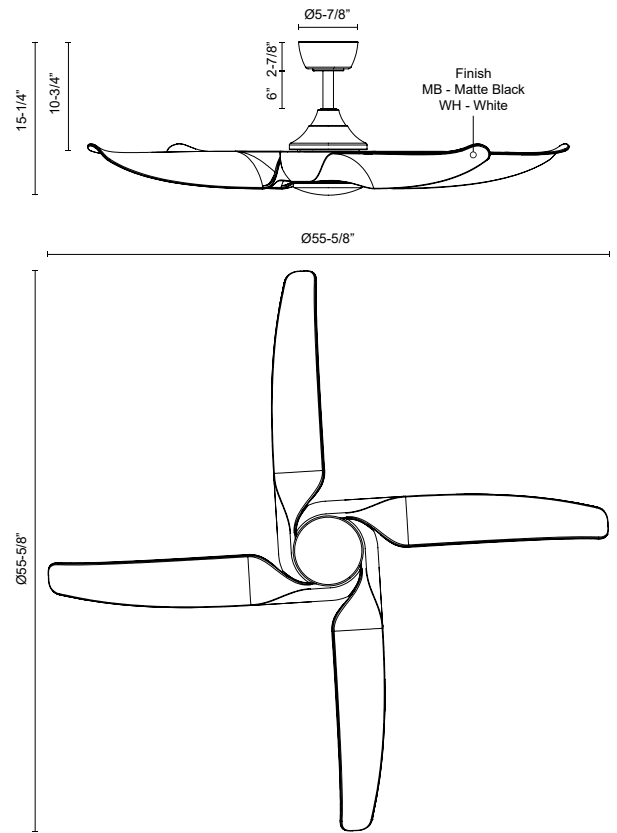

* For custom options, consult factory for details.

* For warranty information, please visit www.kuzcolighting.com/warranty

DESCRIPTION

Discover the Coronado Fan . a sleek and modern masterpiece with a hint of industrial flair. With its four blades and striking design, it effortlessly blends aesthetics with functionality. Available in two sizes and three distinctive finishes, the Coronado Fan adapts to your space and style seamlessly. Enjoy the convenience of a smart fan, controllable via the Smart by Bond app or the included handheld remote. With six adjustable speeds, a reverse function, and dimming capabilities on the light kit, the Coronado Fan redefines comfort and sophistication in one elegant package.

- Smart fan technology when you download the Smart by Bond App
- Handheld remote included
- Compatible with iHome, Alexa, and Google products
- Dimmable from 100-10%
- Timed on/off options available

COMMENT

KUZCO

CANADA: 19054 28TH AVENUE - SURREY, BC V3Z 6M3

USA: 3035 E. LONE MOUNTAIN ROAD - LAS VEGAS, NV 89081

WWW.KUZCOLIGHTING.COM

© 2024 KUZCO LIGHTING. ALL RIGHTS RESERVED.