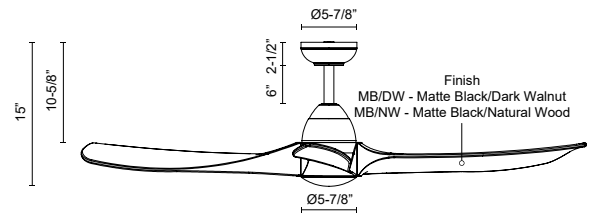

* For custom options, consult factory for details.

* For warranty information, please visit www.kuzcolighting.com/warranty

DESCRIPTION

Introducing the Baylor Carved Wood Blade Fan, where style meets innovation in perfect harmony. Crafted with meticulous detail and available in two exquisite finishes – dark walnut and natural oak wood – this fan is a statement piece that complements any decor. Its modern 3-blade design, adorned with sleek matte black accents, adds a touch of sophistication to any room. Choose your desired configuration, with or without the optional light kit, and experience the convenience of smart fan technology, powered by the Smart by Bond app, or opt for the included handheld remote for effortless control.

- Carved real wood blades
- Smart fan technology when you download the Smart by Bond App
- Handheld remote included
- Compatible with iHome, Alexa, and Google products
- Timed on/off options available

COMMENT

KUZCO

CANADA: 19054 28TH AVENUE - SURREY, BC V3Z 6M3

USA: 3035 E. LONE MOUNTAIN ROAD - LAS VEGAS, NV 89081

WWW.KUZCOLIGHTING.COM

© 2024 KUZCO LIGHTING. ALL RIGHTS RESERVED.