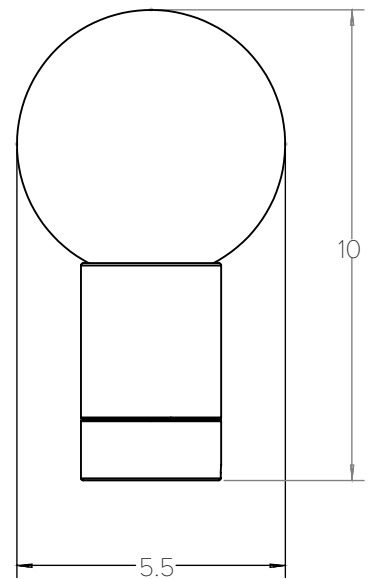

Catkin Table Light

DESIGN

2020

MATERIALS

Solid wood
Hand blown glass
G9 LED light bulb
Cloth covered power cord
Cold rolled steel

INPUT

120V 50/60 Hz (Canada + US)

OUTPUT

4W
480 lumens
3000K with CRI of 85 or higher
equivalent incandescent 10W

DIMENSIONS

POWER CORD

5ft cord length

COLOR TEMP

3000K
Custom upon request

FIXTURE WEIGHT

3.5 lbs