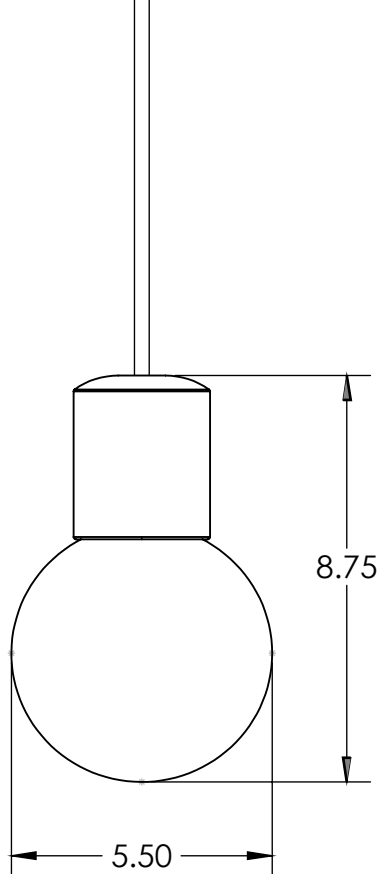

DIMENSIONS

catkin pendant

DESIGN

2019

MATERIALS

Solid wood
Hand blown glass
G9 LED light bulb
Cloth covered power cord

CERTIFICATION

POWER CONSUMPTION

4W

INPUT

120V 50/60 Hz (Canada + US)

OUTPUT

4W
480 lumens
3000K with CRI of 85 or higher
equivalent incandescent 10W

SUSPENSION

Single point suspension (per fixture)
Single canopy connection
10' cord length power cable
20' plug in option upon request
Custom lengths upon request

FIXTURE WEIGHT

2 lbs

COLOR TEMP

3000K
Custom upon request

WOOD

W.Oak White
W.Oak Natural
W.Oak Black
Walnut

ORDER SPECIFICATIONS:

CATK	<input type="text"/>
------	----------------------