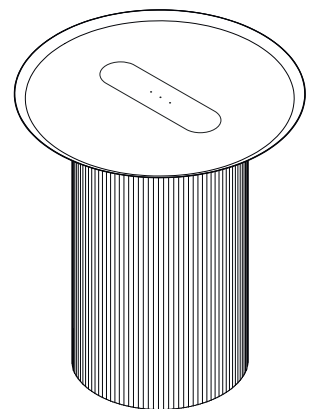

CAROUSEL FLOOR

DESCRIPTION

Carousel blurs the line between ambiance and utility combining a low setting wireless charging tray surface for your mobile devices with warm, glare-free illumination. It's low profile LED light module is discreetly concealed below its mating tray and suspended atop a transparent fluted acrylic cylinder diffuser. Carousel Table is perfectly suited for desktop or bedside use. Carousel Floor brings a new light to furniture. Carousel embodies a uniquely hybrid perspective on what a personal light can be. The base diffuser is offered in both clear and bronze tint and can be paired with a spun steel tray in White, Terracotta, and Black finishes. Trays are available in 12"(30.5cm) and 16"(40.6cm) diameters.

Luminaire efficacy : 40 Lumens/Watt

Color Rendition Index: 90 CRI

Cable length: 6' (1.8m)

CERTIFICATIONS

FINISHES

BASE

CLEAR

BRONZE

TRAY

BLACK

WHITE

TERRACOTTA

DIMENSIONS

CAROUSEL FLOOR

PACKAGING WEIGHT AND DIMENSIONS

Carousel Floor:	3.5LBS	17" X 17" X 20"
	1.6KG	43cm X 43cm X 51cm