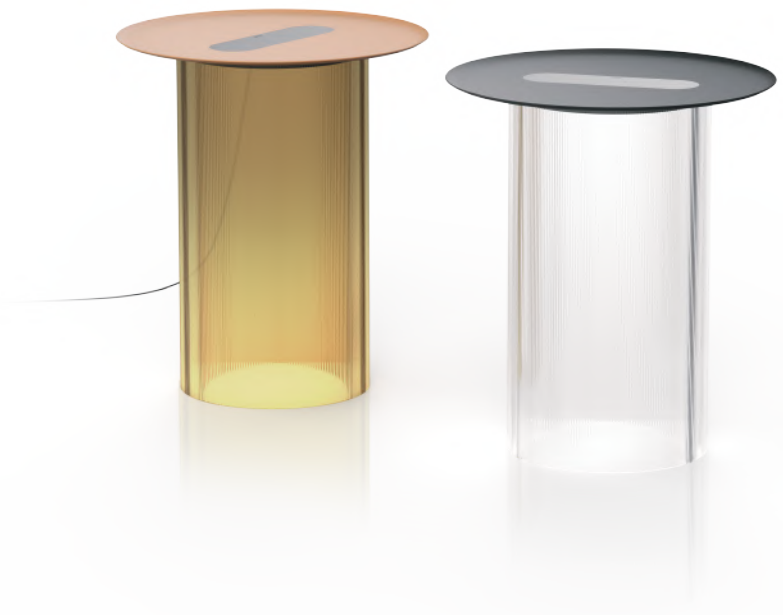

CAROUSEL FLOOR

DESCRIPTION

Carousel blurs the line between ambiance and utility combining a low setting wireless charging tray surface for your mobile devices with warm, glare-free illumination. It's low profile LED light module is discreetly concealed below its mating tray and suspended atop a transparent fluted acrylic cylinder diffuser. Carousel Table is perfectly suited for desktop or bedside use. Carousel Floor brings a new light to furniture. Carousel embodies a uniquely hybrid perspective on what a personal light can be. The base diffuser is offered in both clear and bronze tint and can be paired with a spun steel tray in White, Terracotta, and Black finishes. Trays are available in 12"(30.5cm) and 16"(40.6cm) diameters.

FEATURES

Wireless charging w/ indicator light

USB-C charging port

SPECIFICATIONS

Voltage : 120-240V 50/60Hz

Power Consumption : 7W

Color Temperature : 2700-2200K DTW

Luminosity : 280 Lumens

Luminaire efficacy : 40 Lumens/Watt

Color Rendition Index: 90 CRI

Cable length: 6' (1.8m)

CERTIFICATIONS

FINISHES

BASE

CLEAR

BRONZE