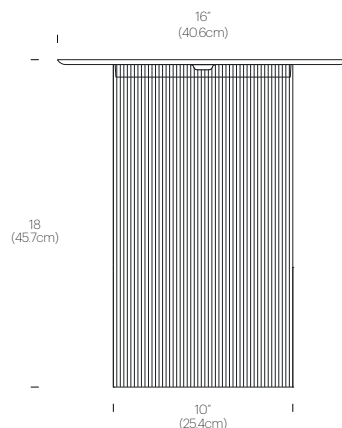

Luminaire efficacy : 40 Lumens/Watt

Color Rendition Index: 90 CRI

Cable length: 6' (1.8m)

CERTIFICATIONS

FINISHES

BASE

CLEAR

BRONZE

TRAY

BLACK

WHITE

TERRACOTTA

DIMENSIONS

CAROUSEL FLOOR

PACKAGING WEIGHT AND DIMENSIONS

Carousel Floor:	3.5LBS	17" X 17" X 20"
	1.6KG	43cm X 43cm X 51cm