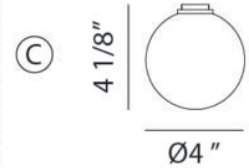

Accessories

C63107MB

SPECIFICATION SHEET

Finish	Matte Black
Cord Color	Silver Fabric
Dimension	Ø17 3/4" x 168 5/8"H Max.
Lamping	7 x 10W G9 120V
Canopy Color	Matte Black
Canopy Size	Ø17 3/4" x 1"H
Wire Length	144" Max.
Location	Dry
Warranty	1 year fixture warranty